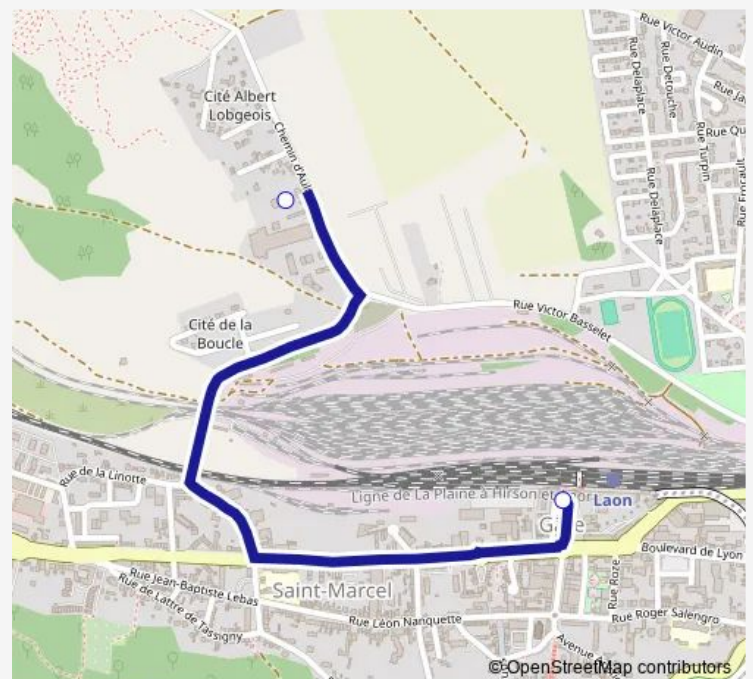

### Direction

Laon\_Garesncf — Laon\_Cfa\_Batiment

2 stops

[Open route schedule](#)

Laon\_Garesncf

Laon\_Cfa\_Batiment

### Route info

Direction: Laon\_Garesncf

Stops: 2

Trip Duration: 0 hour 6 min

STDM\_AFO — Laon Gare SnCF -> CFA Batiment

STDM\_AFO Bus time schedules and route maps are available in an offline PDF at [busmaps.com](https://busmaps.com). Use the [busmaps.com](https://busmaps.com) website to see live bus times, train schedule or subway schedule, and step-by-step directions for all public transit in Laon