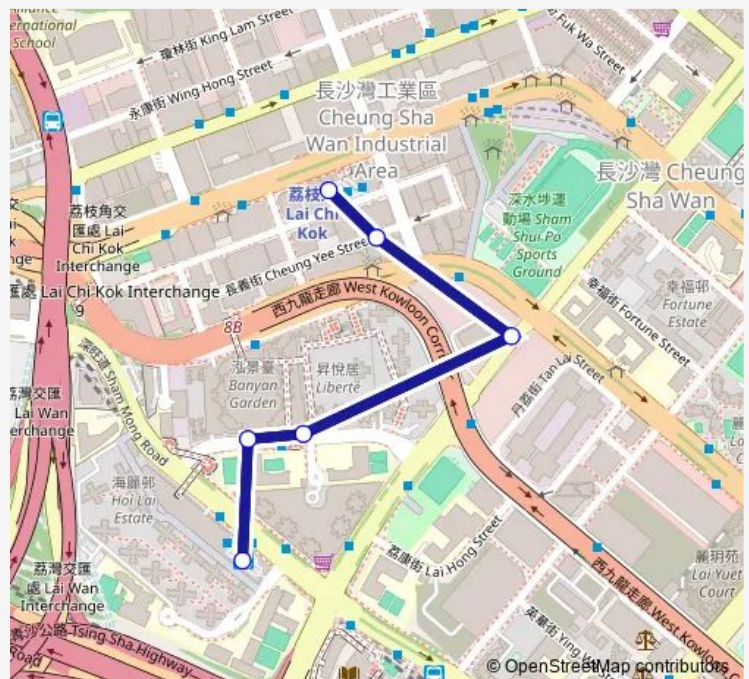

SHAM SHING ROAD, NEAR BANYAN GARDEN TOWER 5

HING WAH STREET NEAR CHEUNG SHA WAN TEMPORARY WHOLESALE POULTRY MARKET

CHEUNG YEE STREET NEAR GOODLUCK INDUSTRIAL CENTRE

CHEUNG SHA WAN PLAZA MINIBUS TERMINUS

### Route schedule

HOI LAI ESTATE — CHEUNG SHA WAN PLAZA  
MINIBUS TERMINUS

Monday	06:30
Tuesday	06:30
Wednesday	06:30
Thursday	06:30
Friday	06:30
Saturday	06:30
Sunday	06:30

### Route info

Direction: HOI LAI ESTATE

Stops: 6

Trip Duration: 0 hour 4 min

### Direction

CHEUNG SHA WAN PLAZA MINIBUS TERMINUS — HOI LAI ESTATE

4 stops

[Open route schedule](#)

CHEUNG SHA WAN PLAZA MINIBUS TERMINUS

CHEUNG YEE STREET NEAR D2 PLACE|D2 PLACE ONE

HING WAH STREET WEST PLAYGROUND|HING WAH STREET WEST, OUTSIDE HING WAH STREET WEST PLAYGROUND