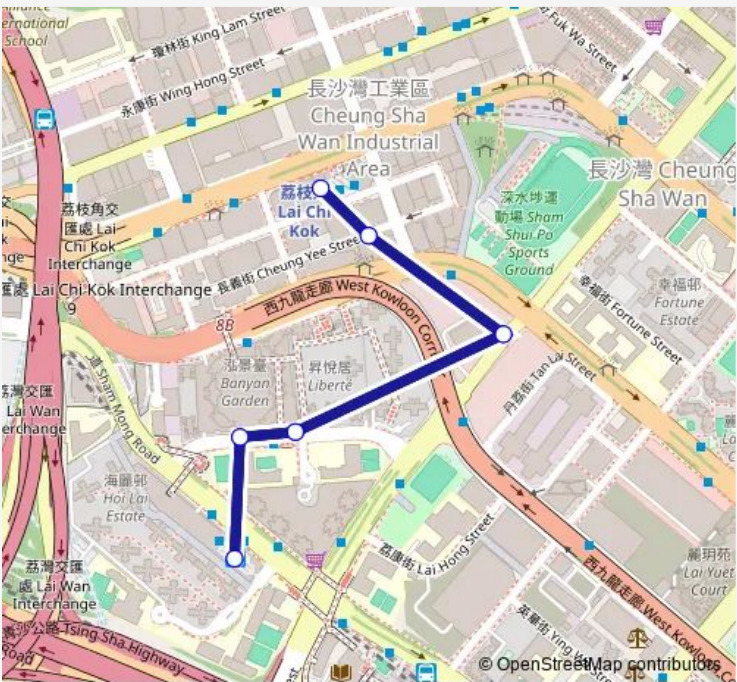

Bus 44a Cheung SHA WAN Plaza - HOI LAI Estate (Short Working Service Route)

[Go to website](#)

Direction
HOI LAI Estate — Cheung SHA WAN Plaza Minibus Terminus
6 stops
[Open route schedule](#)

- HOI LAI Estate
- Sham Shing Road Opposite Sham Shui PO Government Primary School|Sham Shing Road, Opposite Sham Shui PO Government Primary School
- Sham Shing Road, Near Banyan Garden Tower 5
- Hing WAH Street Near Cheung SHA WAN Temporary Wholesale Poultry Market
- Cheung YEE Street Near Goodluck Industrial Centre
- Cheung SHA WAN Plaza Minibus Terminus

Route schedule
HOI LAI Estate — Cheung SHA WAN Plaza Minibus Terminus

Monday	06:30
Tuesday	06:30
Wednesday	06:30
Thursday	06:30
Friday	06:30
Saturday	06:30
Sunday	06:30

Route info
Direction: HOI LAI Estate
Stops: 6
Trip Duration: 0 hour 4 min

44a — Cheung SHA WAN Plaza - HOI LAI Estate (Short Working Service Route) **BusMaps**