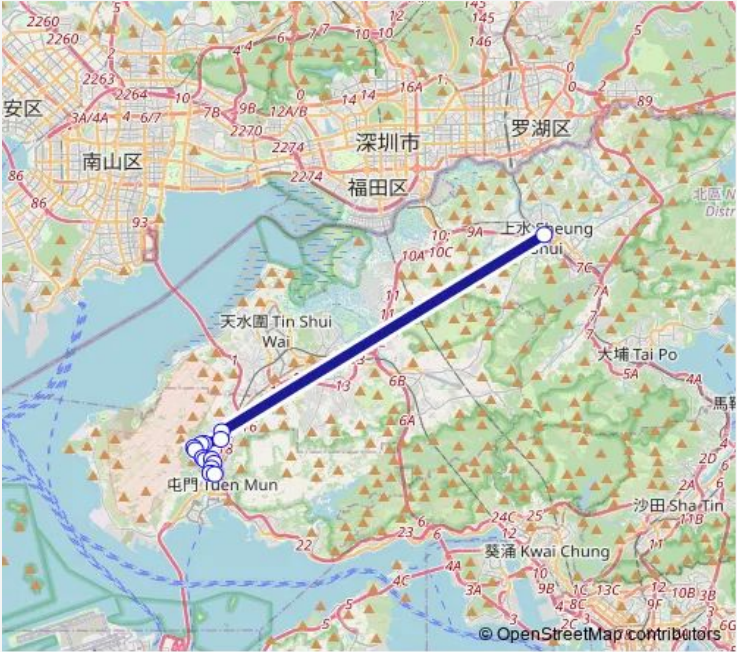

Route schedule
 Tuen MUN Station Public Transport Interchange|Tuen MUN MTR Station Minibus Terminus — Sheung Shui Station Public Light BUS Terminus|Sheung Shui Station Public Light BUS Terminus

Monday	05:00-23:59
Tuesday	05:00-23:59
Wednesday	05:00-23:59
Thursday	05:00-23:59
Friday	05:00-23:59
Saturday	05:00-23:59
Sunday	05:00-23:59

Route info

Direction: Tuen MUN Station Public Transport Interchange|Tuen MUN MTR Station Minibus Terminus

Stops: 14

Trip Duration: 0 hour 38 min

Sheung Shui Station Public Light BUS Terminus|Sheung
Shui Station Public Light BUS Terminus