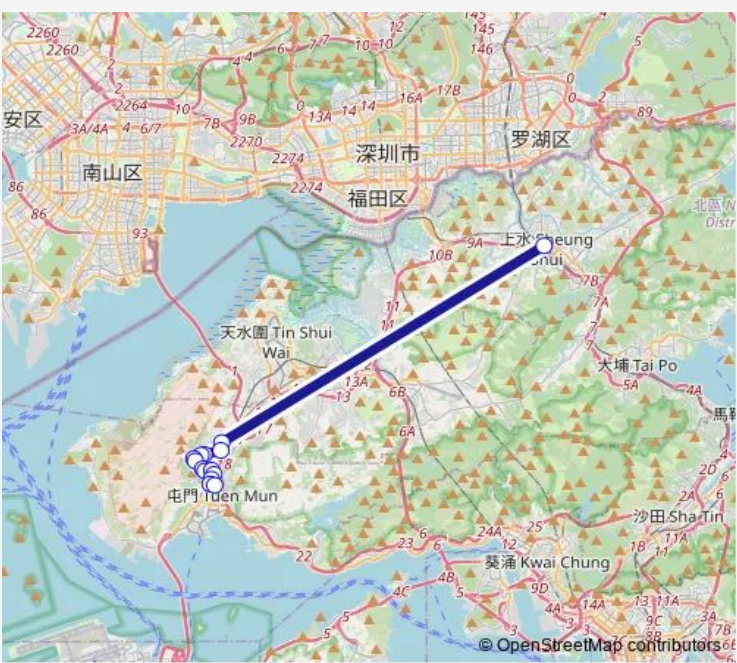

Route schedule
 Tuen MUN Station Public Transport Interchange|Tuen MUN MTR Station Minibus Terminus — Sheung Shui Station Public Light BUS Terminus|Sheung Shui Station Public Light BUS Terminus

Monday	05:00-23:59
Tuesday	05:00-23:59
Wednesday	05:00-23:59
Thursday	05:00-23:59
Friday	05:00-23:59
Saturday	05:00-23:59
Sunday	05:00-23:59

Route info

Direction: Tuen MUN Station Public Transport Interchange|Tuen MUN MTR Station Minibus Terminus

Stops: 14

Trip Duration: 0 hour 42 min

Direction

Sheung Shui Station Public Light BUS Terminus|Sheung Shui Station Public Light BUS Terminus — Tuen MUN Station Public Transport Interchange|Tuen MUN MTR Station Minibus Terminus