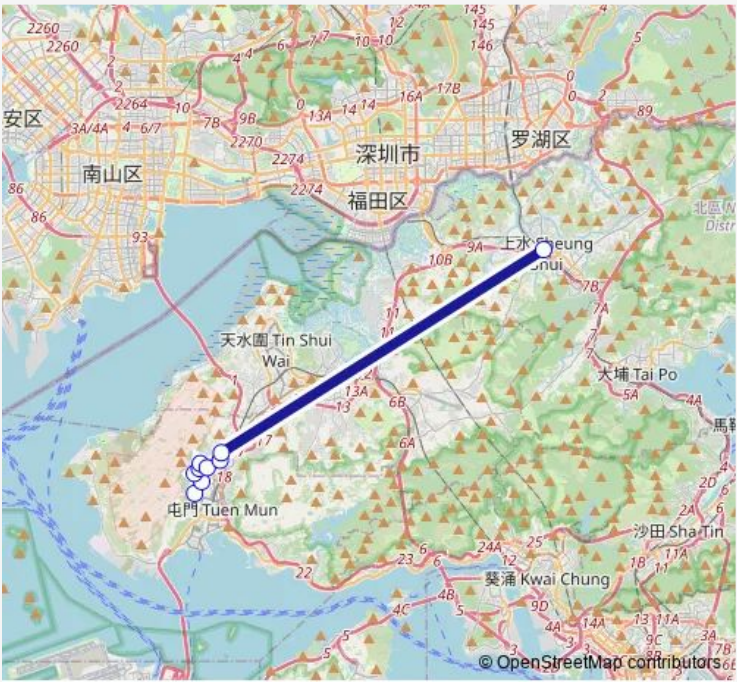

Route schedule

King Kwai House, Shan King Estate — Sheung Shui Station Public Light BUS Terminus|Sheung Shui Station Public Light BUS Terminus

Monday	06:30
Tuesday	06:30
Wednesday	06:30
Thursday	06:30
Friday	06:30
Saturday	06:30
Sunday	06:30

**Route info**

Direction: King Kwai House, Shan King Estate

Stops: 9

Trip Duration: 0 hour 35 min

44a Bus time schedules and route maps are available in an offline PDF at [busmaps.com](https://busmaps.com). Use the [busmaps.com](https://busmaps.com) website to see live bus times, train schedule or subway schedule, and step-by-step directions for all public transit in Tuen Mun