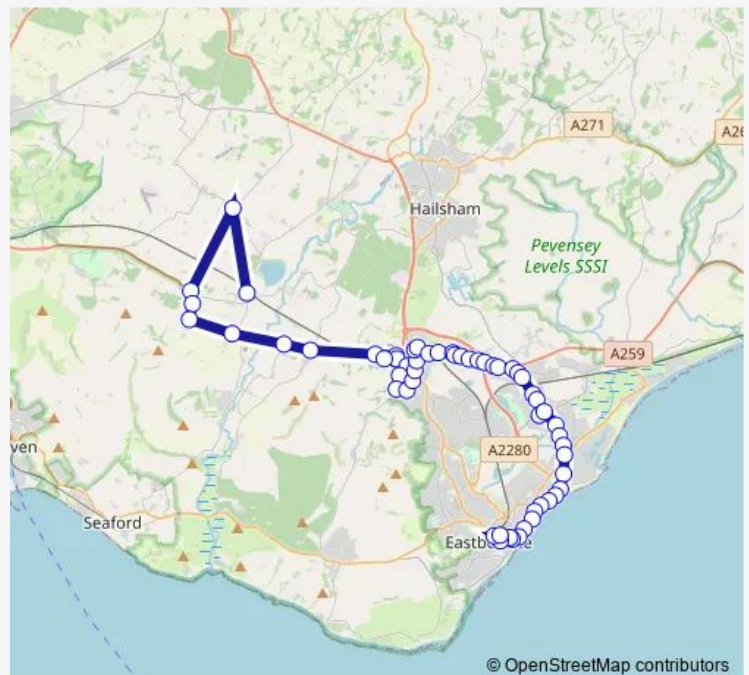

Walnut Walk

Railway Station

School Lane

Route schedule

Railway Station — Cornfield Road

Monday —

Tuesday —

Wednesday —

Thursday 09:22-13:30

Friday —

Saturday —

Sunday —

Route info

Direction: Railway Station

Stops: 57

Trip Duration: 1 hour 15 min

© OpenStreetMap contributors

■ 44A — Berwick - Polegate - Langney - Eastbourne

BusMaps

Porters Way

Romney Road

Glynleigh Drive

Shepham Lane

Downley

Marine Road

Pier

Burlington Road

Trinity Place

Memorial Roundabout

Gildredge Road

Cornfield Road

44A Bus time schedules and route maps are available in an offline PDF at busmaps.com. Use the busmaps.com website to see live bus times, train schedule or subway schedule, and step-by-step directions for all public transit in Lewes