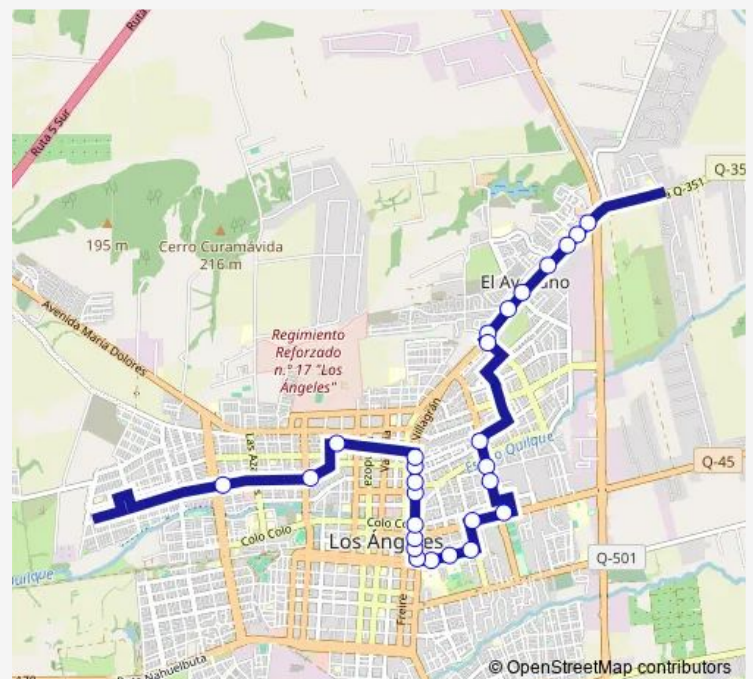

### Route schedule

Sor Vicenta / Pto. Seco — Galvarino / Isla Nueva

Monday 07:47-19:44

Tuesday 07:47-19:44

Wednesday 07:47-19:44

Thursday 07:47-19:44

Friday 07:47-19:44

Saturday 07:47-19:44

Sunday 07:47-19:44

### Route info

Direction: Sor Vicenta / Pto. Seco

Stops: 27

Trip Duration: 0 hour 27 min

Villagran / Lientur

Villagran / Galvarino

Villagran / Janequeo

Janequeo / Reidor Jose Montoya