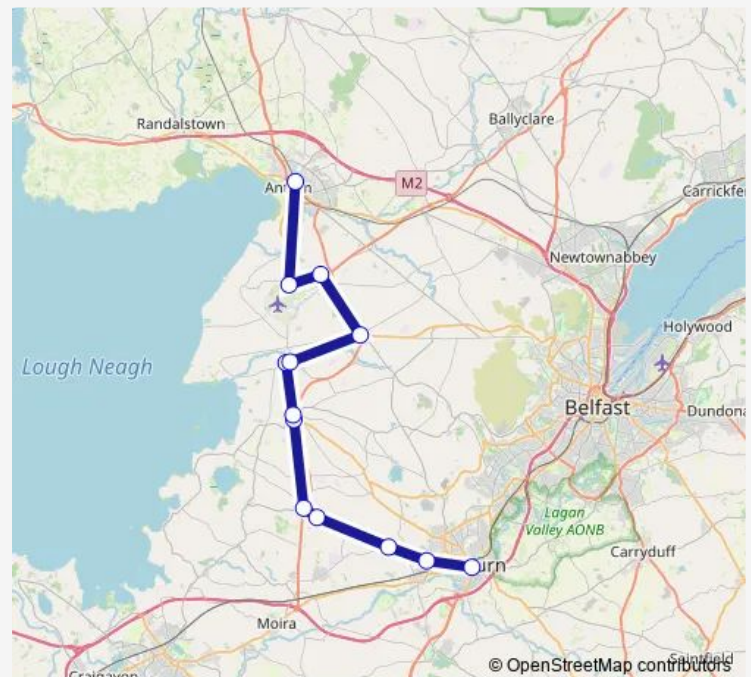

Brookmount

Wood Brook

Lisburn Train Station [bus stop]

Stand 6

Route schedule

Antrim Depot — Stand 6

Monday 06:25-17:25

Tuesday 06:25-17:25

Wednesday 06:25-17:25

Thursday 06:25-17:25

Friday 06:25-17:25

Saturday 06:25-17:25

Sunday —

Route info

Direction: Antrim Depot

Stops: 14

Trip Duration: 1 hour 5 min

Direction

Stand 6 — Antrim Depot

13 stops

[Open route schedule](#)

Stand 6

Knockmore Hill Industrial Estate Lisburn

Brookmount

Route info

Direction: Stand 6

Stops: 13

Trip Duration: 1 hour 0 min

109a Bus time schedules and route maps are available in an offline PDF at busmaps.com. Use the busmaps.com website to see live bus times, train schedule or subway schedule, and step-by-step directions for all public transit in Lisburn