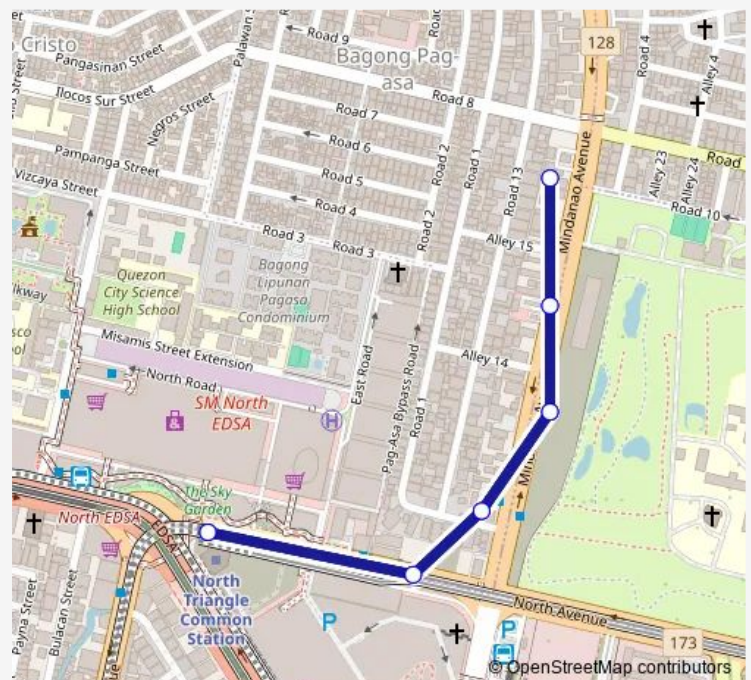

Mindanao Avenue / Road 10 Intersection, Quezon City

Mindanao Avenue, Quezon City

Mindanao Avenue, Quezon City

Mindanao Avenue, Quezon City

SM Hypermarket, North Avenue, Quezon City

Epifanio de los Santos Avenue / North Avenue Intersection, Quezon City

Route schedule

Mindanao Avenue / Road 10 Intersection, Quezon City — Epifanio de los Santos Avenue / North Avenue Intersection, Quezon City

Monday	00:00
Tuesday	00:00
Wednesday	00:00
Thursday	00:00
Friday	00:00
Saturday	00:00
Sunday	00:00

Route info

Direction: Mindanao Avenue / Road 10 Intersection, Quezon City

Stops: 6

Trip Duration: 0 hour 5 min

Direction

Epifanio de los Santos Avenue / North Avenue Intersection, Quezon City — Mindanao Avenue, Quezon City

7 stops

[Open route schedule](#)

Epifanio de los Santos Avenue / North Avenue Intersection, Quezon City

SM Hypermarket, North Avenue, Quezon City

Mindanao Avenue, Quezon City

Mindanao Avenue, Quezon City

Mindanao Avenue, Quezon City