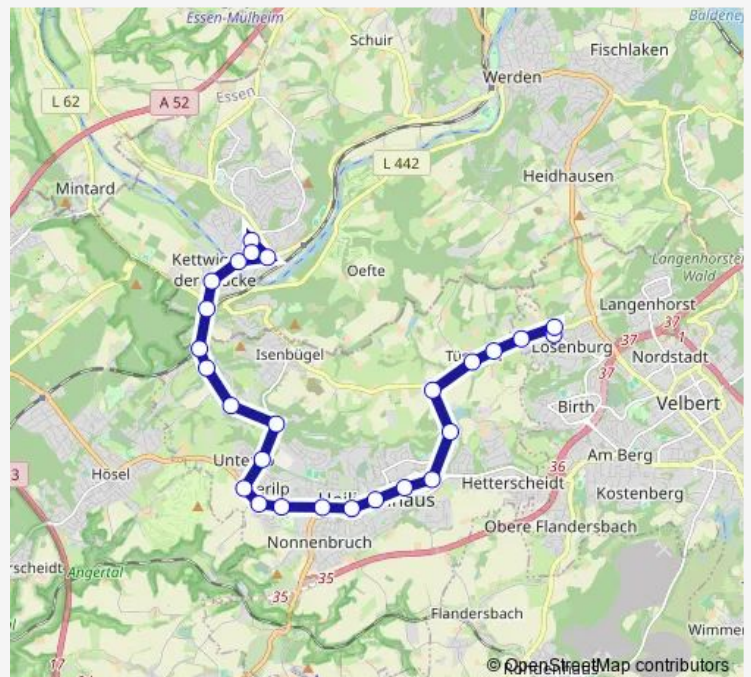

Route schedule

Heiligenhaus Ehemannshof — Essen Kettwiger Markt

Monday	—
Tuesday	—
Wednesday	—
Thursday	—
Friday	—
Saturday	07:01-16:31
Sunday	—

Route info

Direction: Heiligenhaus Ehemannshof

Stops: 17

Trip Duration: 0 hour 24 min

774

Direction

Essen Kettwiger Markt — Heiligenhaus Ehemannshof

19 stops

[Open route schedule](#)

Essen Kettwiger Markt

Essen Ringstr.

Essen Kettwig Brücke

Wednesday —

Thursday —

Friday —

Saturday 07:32-18:32

Sunday —

Route info

Direction: Velbert Klinikum Niederberg

Stops: 11

Friday —

Saturday 09:32-12:32

Sunday 19:32

Route info

Direction: Velbert Klinikum Niederberg

Stops: 13

Trip Duration: 0 hour 14 min

Direction