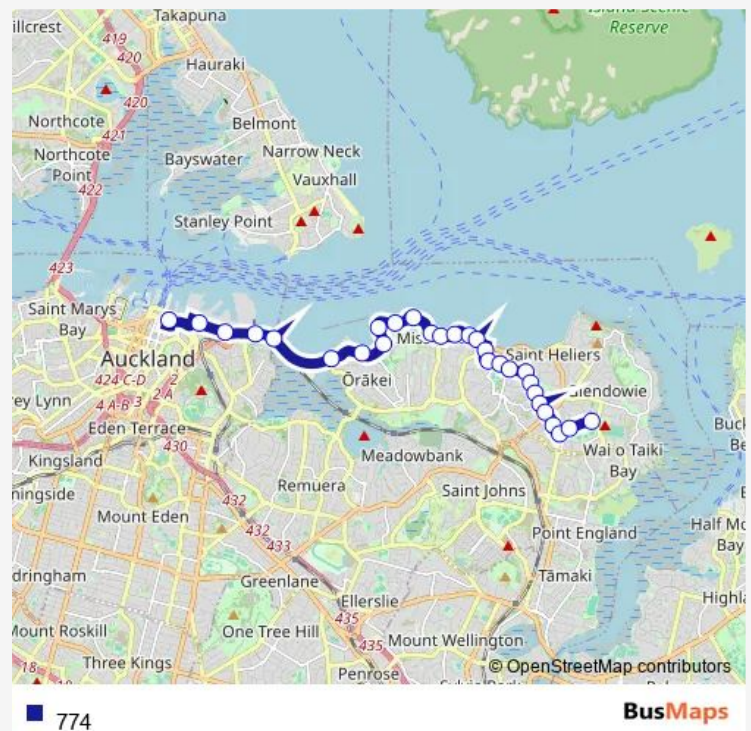

Thursday 06:13-09:21

Friday 06:13-09:21

Saturday —

Sunday —

Route info

Direction: Glendowie Community Centre

Stops: 28

Trip Duration: 0 hour 35 min

Okahu Street

Tamaki Drive/Ngapipi Road

Parnell Baths

Teal Park

The Strand

Woolworths Quay Street

Britomart Commerce Street

Direction

Britomart Commerce Street — Glendowie Community Centre

29 stops

[Open route schedule](#)

Britomart Commerce Street

Woolworths Quay Street

The Strand

Teal Park

Parnell Baths

Thursday 16:05-19:05

Friday 16:05-19:05

Saturday —

Sunday —

Route info

Direction: Britomart Commerce Street

Stops: 29

Trip Duration: 0 hour 27 min