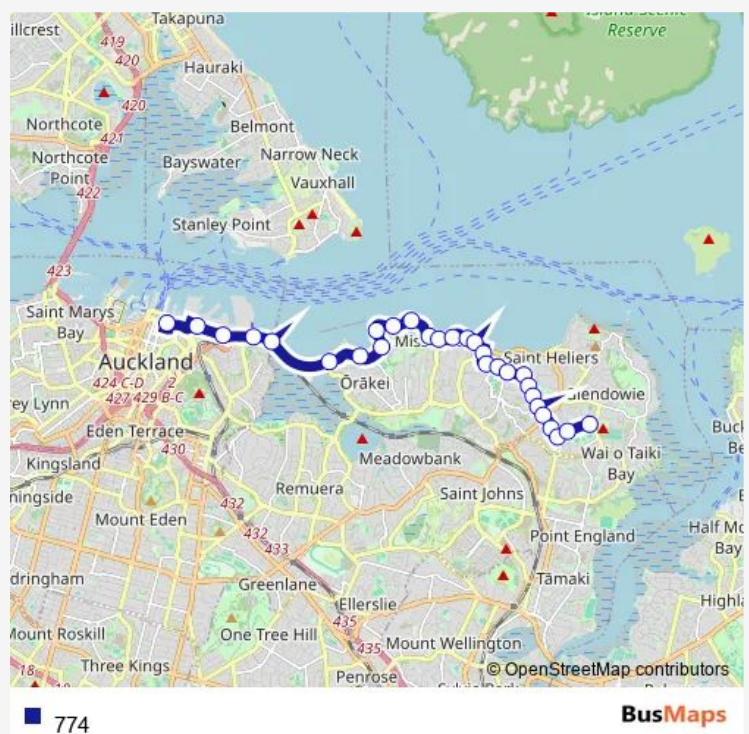

Thursday 06:13-09:21

Friday 06:13-09:21

Saturday —

Sunday —

Route info

Direction: Glendowie Community Centre

Stops: 28

Trip Duration: 0 hour 28 min

Okahu Street

Tamaki Drive/Ngapipi Road

Parnell Baths

Teal Park

The Strand

Woolworths Quay Street

Britomart Commerce Street

Direction

Britomart Commerce Street — Glendowie Community Centre

29 stops

[Open route schedule](#)

Britomart Commerce Street

Woolworths Quay Street

The Strand

Teal Park

Parnell Baths

Thursday 16:05-19:05

Friday 16:05-19:05

Saturday —

Sunday —

Route info

Direction: Britomart Commerce Street

Stops: 29

Trip Duration: 0 hour 29 min