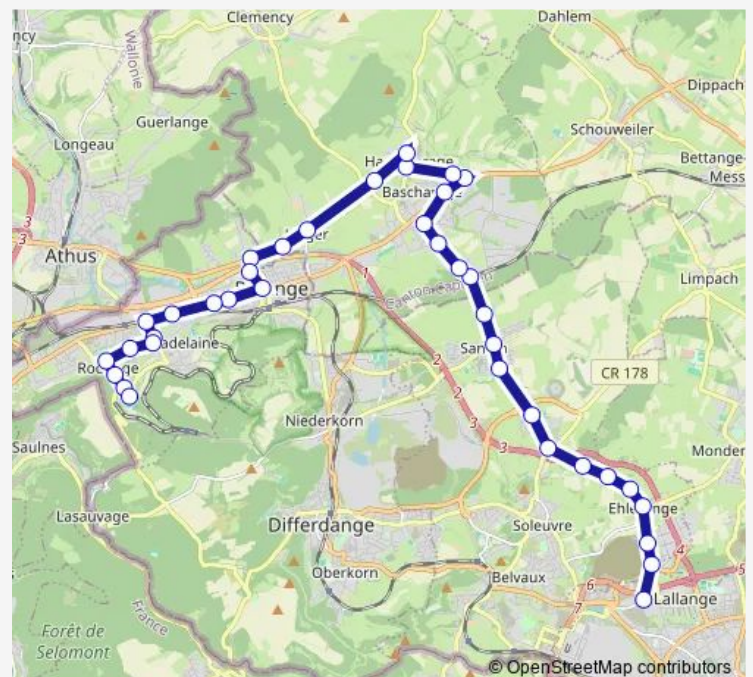

### Route schedule

L.G.K. — Rodange, Schwemm

|           |       |
|-----------|-------|
| Monday    | 14:46 |
| Tuesday   | 14:46 |
| Wednesday | 14:46 |
| Thursday  | 14:46 |
| Friday    | 14:46 |
| Saturday  | —     |
| Sunday    | —     |

### Route info

Direction: L.G.K.

Stops: 38

Trip Duration: 0 hour 38 min

774

BusMaps

Hautcharage, Scheedwee

Linger, Schoul