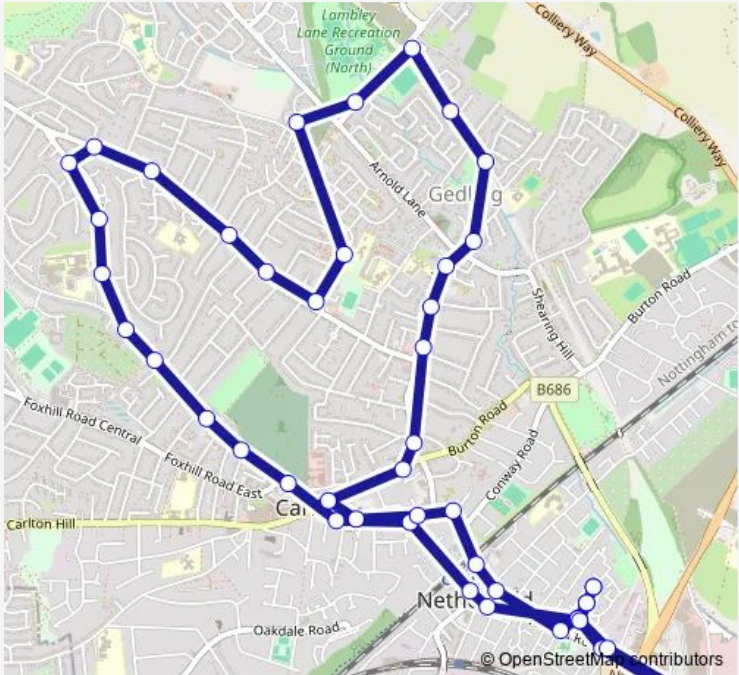

Bus 774 Netherfield - Gedling - Netherfield [nottsbus Connect]

[Go to website](#)

**Direction**  
 Morrisons — Morrisons  
 48 stops  
[Open route schedule](#)

- Morrisons
- Godfrey Street
- Rochester Avenue
- Brierley Green
- Netherdale Green
- Rochester Avenue
- Ashwell Street
- Shops
- Wallace Avenue
- George Road
- Carlton Square
- Cemetery
- Alpine Crescent
- Belper Avenue
- Coningswath Road
- Heather Road
- Community Centre
- Highgate Close
- Digby Avenue
- Lascelles Avenue
- Hartington Avenue

Route schedule  
 Morrisons — Morrisons

Monday	07:20-17:20
Tuesday	07:20-17:20
Wednesday	07:20-17:20
Thursday	07:20-17:20
Friday	07:20-17:20
Saturday	—
Sunday	—

Route info  
 Direction: Morrisons  
 Stops: 48  
 Trip Duration: 0 hour 40 min

Oak Tree Drive

Main Road

Church View

Tennyson Avenue

Westdale Lane East

Redland Grove

Manor Green Walk

Carlton Square

George Road

Wallace Avenue

Elm Drive

Kenrick Street

Morris Street

Kingsley Drive

Rochester Avenue

Brierley Green