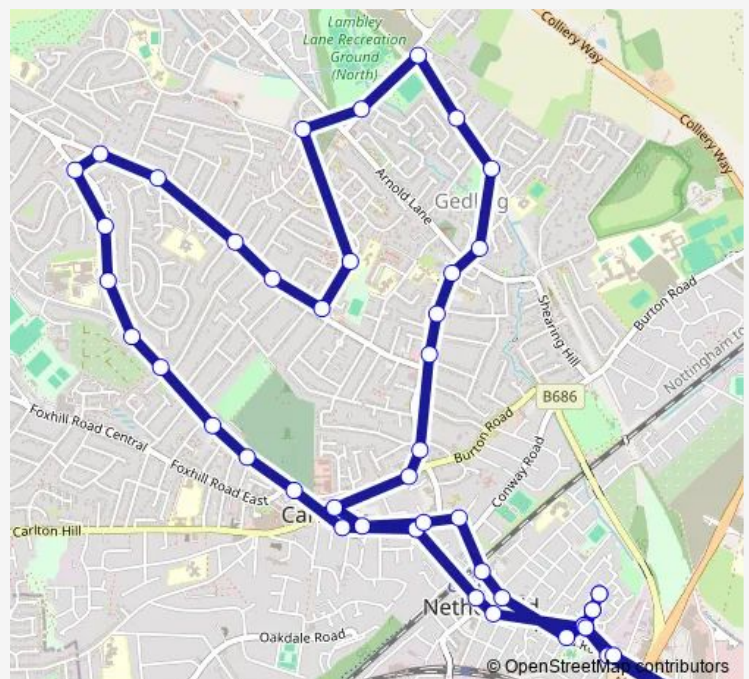

Bus 774 Netherfield - Gedling - Netherfield [nottsbus Connect]

[Go to website](#)

Direction

Morrisons — Morrisons

48 stops

[Open route schedule](#)

- Morrisons
- Godfrey Street
- Rochester Avenue
- Brierley Green
- Netherdale Green
- Rochester Avenue
- Ashwell Street
- Shops
- Wallace Avenue
- George Road
- Carlton Square
- Cemetery
- Alpine Crescent
- Belper Avenue
- Coningswath Road
- Heather Road
- Community Centre
- Highgate Close
- Digby Avenue
- Lascelles Avenue
- Hartington Avenue

Route schedule

Morrisons — Morrisons

Monday	07:20-17:20
Tuesday	07:20-17:20
Wednesday	07:20-17:20
Thursday	07:20-17:20
Friday	07:20-17:20
Saturday	—
Sunday	—

Route info

Direction: Morrisons

Stops: 48

Trip Duration: 0 hour 40 min

Oak Tree Drive

Main Road

Church View

Tennyson Avenue

Westdale Lane East

Redland Grove

Manor Green Walk

Carlton Square

George Road

Wallace Avenue

Elm Drive

Kenrick Street

Morris Street

Kingsley Drive

Rochester Avenue

Brierley Green