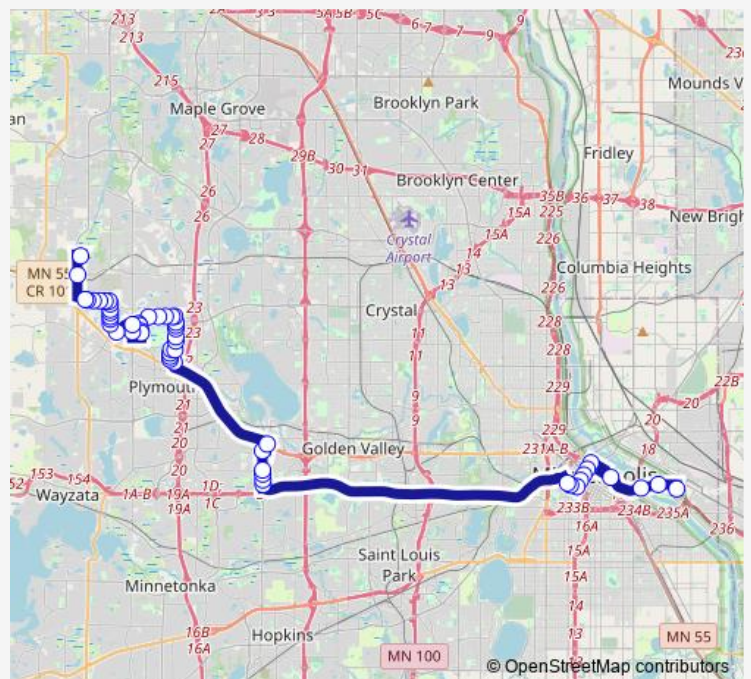

Marquette Ave & 10th St - Stop Group A

11th St S & La Salle Ave S

11th St S & Harmon Place

Hopkins Xroad - Co 73 & Wayzata Blvd N

Co Rd 73 (Hopkins Xroad) & Fairfield Rd

Hopkins Crossroad & Lorry Lane

Hopkins Xroad (Zachary Ln) & Ridgemont

Zachary Lane (Co Rd 73) & Sunset Trail

Station 73 P&R & #10905 Hwy 55

Harbor Lane & Fernbrook Lane

Harbor Lane & Currents Apts (S)

Harbor Lane & Currents Apts

Harbor Lane & Currents Apts (N)

Route schedule

Oak St SE & Delaware St Se — NW Greenway Pavilion Park & Ride

Monday 15:04-18:30

Tuesday 15:04-18:30

Wednesday 15:04-18:30

Thursday 15:04-18:30

Friday 15:04-18:30

Saturday —

Sunday —

Route info

Direction: Oak St SE & Delaware St Se

Stops: 54

Trip Duration: 1 hour 0 min

774

Harbor Lane & 34th Ave N

34th Ave N & Fernbrook Lane

Fernbrook Lane & 35th Ave N

Fernbrook Lane & Dallas Lane