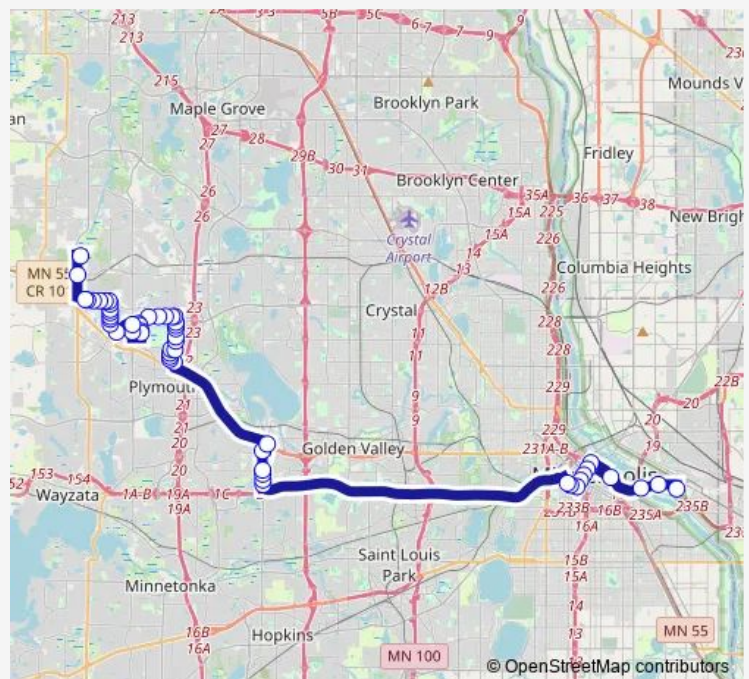

Marquette Ave & 10th St - Stop Group A

11th St S & La Salle Ave S

11th St S & Harmon Place

Hopkins Xroad - Co 73 & Wayzata Blvd N

Co Rd 73 (Hopkins Xroad) & Fairfield Rd

Hopkins Crossroad & Lorry Lane

Hopkins Xroad (Zachary Ln) & Ridgemont

Zachary Lane (Co Rd 73) & Sunset Trail

Station 73 P&R & #10905 Hwy 55

Harbor Lane & Fernbrook Lane

Harbor Lane & Currents Apts (S)

Harbor Lane & Currents Apts

Harbor Lane & Currents Apts (N)

Route schedule

Oak St SE & Delaware St SE — NW Greenway Pavilion Park & Ride

Monday 15:04-18:30

Tuesday 15:04-18:30

Wednesday 15:04-18:30

Thursday 15:04-18:30

Friday 15:04-18:30

Saturday —

Sunday —

Route info

Direction: Oak St SE & Delaware St SE

Stops: 54

Trip Duration: 1 hour 0 min

774

Harbor Lane & 34th Ave N

34th Ave N & Fernbrook Lane

Fernbrook Lane & 35th Ave N

Fernbrook Lane & Dallas Lane