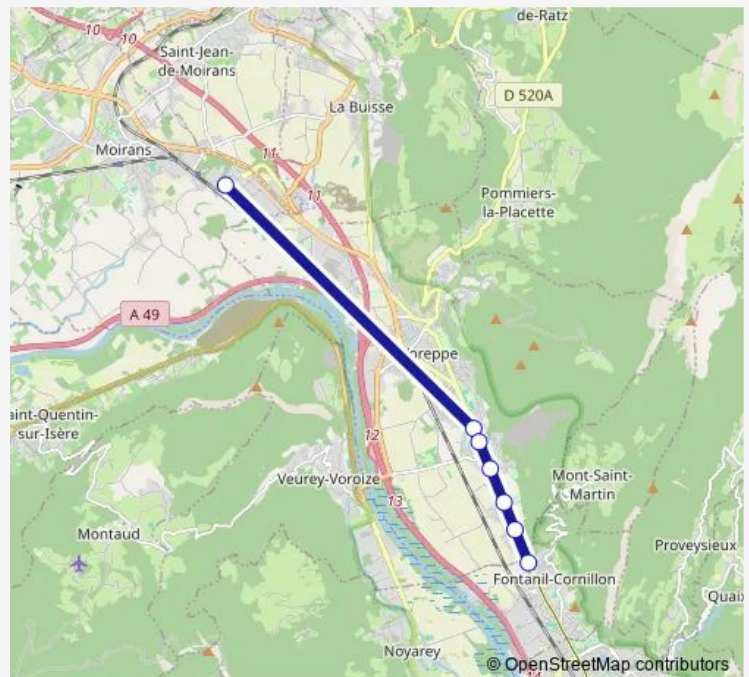

Bus Be33 Fontanil Croix Rochette - Moirans Beghin

[Go to website](#)

Direction

Moirans, Lycee Beghin — Fontanil-Cornillon, Croix DE Rochette

7 stops

[Open route schedule](#)

Moirans, Lycee Beghin

Voreppe, Chassoliere

Voreppe, Chevalon

Voreppe, Cafe Adrait

Voreppe, Bascule

Voreppe, Logis Neuf

Fontanil-Cornillon, Croix DE Rochette

Route schedule

Moirans, Lycee Beghin — Fontanil-Cornillon, Croix DE Rochette

Monday	18:10
Tuesday	18:10
Wednesday	12:21
Thursday	18:10
Friday	18:10
Saturday	—
Sunday	—

Route info

Direction: Moirans, Lycee Beghin

Stops: 7

Trip Duration: 0 hour 22 min

Be33 — Fontanil Croix Rochette - Moirans Beghin

Direction

Fontanil-Cornillon, Croix DE Rochette — Moirans, Lycee Beghin

7 stops

Sunday —

Route info

Direction: Fontanil-Cornillon, Croix DE Rochette

Stops: 7

Trip Duration: 0 hour 22 min

Be33 Bus time schedules and route maps are available in an offline PDF at busmaps.com. Use the busmaps.com website to see live bus times, train schedule or subway schedule, and step-by-step directions for all public transit in Grenoble