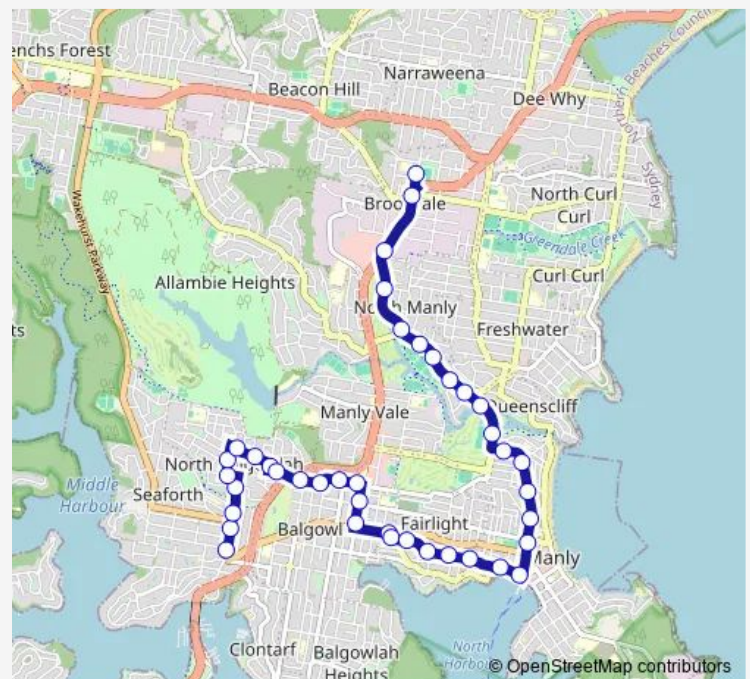

Wednesday 07:32-07:37

Thursday 07:32-07:37

Friday 07:32-07:37

Saturday —

Sunday —

Route info

Direction: Frenchs Forest Rd At Ellery Pde

Stops: 40

Trip Duration: 0 hour 38 min

Fairlight St At Woods Pde

Fairlight St Opp Laurence St

West Esplanade Opp Manly Art Gallery

Manly Wharf, West Esplanade, Stand D

Manly Tennis Club, Belgrave St

Pittwater Rd Opp Steinton St

Pittwater Rd Opp Wakefield St

Warringah Recreation Centre, Pittwater Rd

Pittwater Rd Opp Sterland Av

Warringah Mall, Pittwater Rd, Stand D

Pittwater Rd At Old Pittwater Rd

St Augustine's College, Alfred Rd

Monday 15:20

Tuesday 15:20

Wednesday 15:20

Thursday 15:20

Friday 15:20

Saturday —

Sunday —

Route info