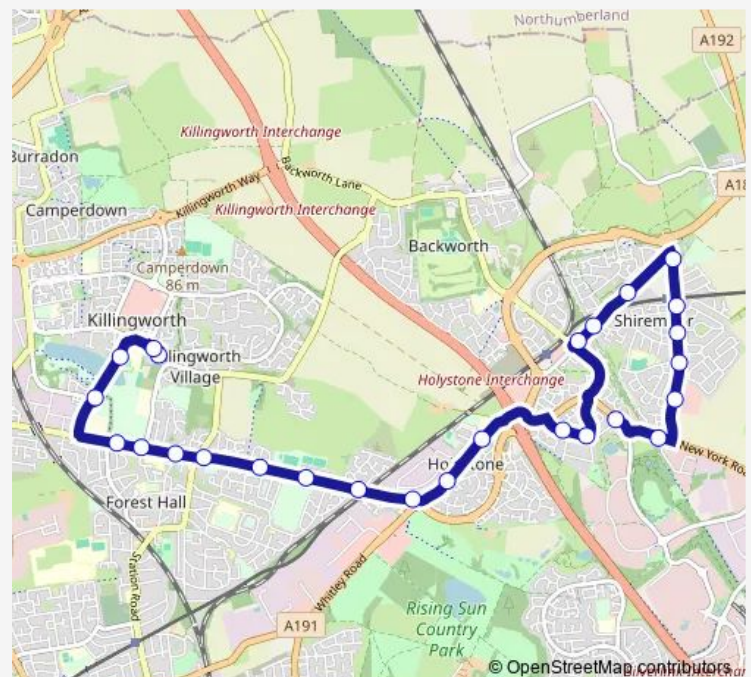

Great Lime Road - Palmersville Metro

Great Lime Road-Whitley Road

Whitley Road-Wesley Way

Whitley Road - Holystone Drive

Benton Road-Club

Benton Road - Turner Street

Earsdon Road-Station Road

Earsdon Road-Co-Operative Terrace

Earsdon Road-Middle School

Park Lane-Clara Avenue

Park Lane - Shiremoor Metro

Route schedule

East Bailey-Terminus — New York Road-Benton Road

Monday 15:08

Tuesday 14:15

Wednesday 15:08

Thursday 15:08

Friday 15:08

Saturday —

Sunday —

Route info

Direction: East Bailey-Terminus

Stops: 26

Trip Duration: 0 hour 27 min

655N

Park Lane-Park Grove

Park Lane-Brenkley Avenue

Park Lane-Boundry Mills

New York Road-Garden Centre

New York Road-Benton Road

655N Bus time schedules and route maps are available in an offline PDF at busmaps.com. Use the busmaps.com website to see live bus times, train schedule or subway schedule, and step-by-step directions for all public transit in Wallsend