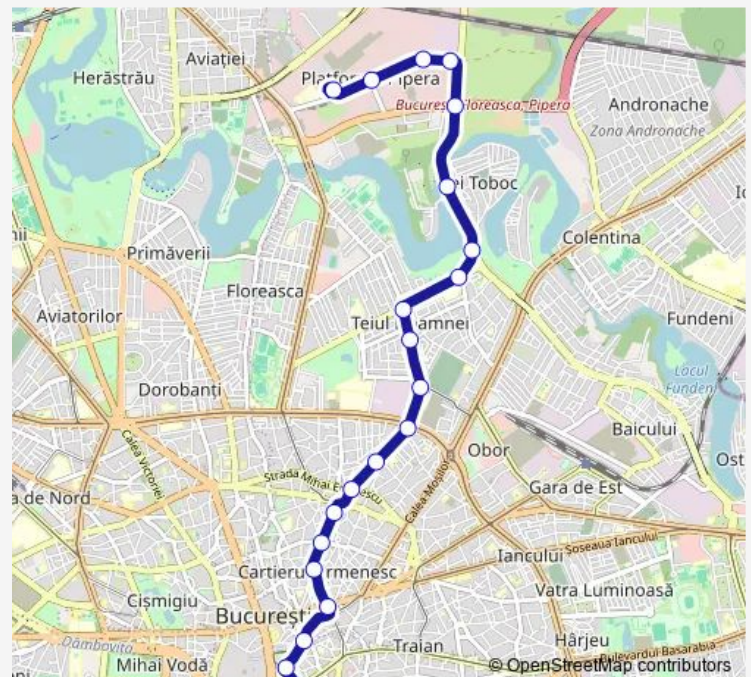

Direction

Piata Sf. Vineri — Platforma Industriala Pipera

21 stops

[Open route schedule](#)

Piata Sf. Vineri

Piata Sf. Gheorghe

Hristo Botev

Bd. Carol I

Saturday —

Sunday —

Route info

Direction: Piata Sf. Vineri

Stops: 21

Trip Duration: 0 hour 35 min

Direction

Platforma Industriala Pipera — Piata Sf. Vineri

21 stops

[Open route schedule](#)

Platforma Industriala Pipera

Electronica

Rocin

Gelcap

Soseaua Fabrica de Glucoza

Strandul Tei