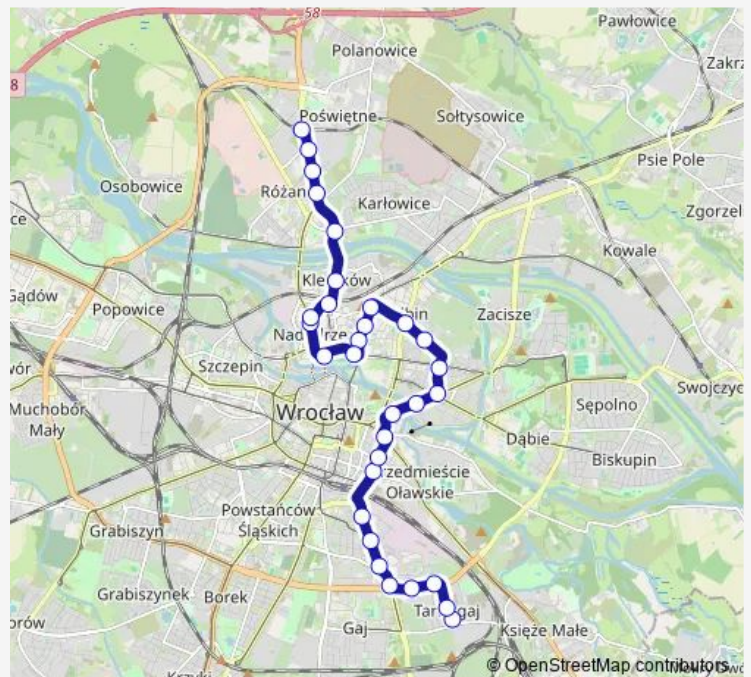

### Direction

undefined — undefined

0 stops

[Open route schedule](#)

### Route schedule

undefined — undefined

Monday 08:58-21:46

Tuesday 08:58-21:46

Wednesday 08:58-21:46

Thursday 08:58-21:46

Friday 08:58-21:46

Saturday 22:56

### Route info

Direction:

Stops: 0

Trip Duration: – min