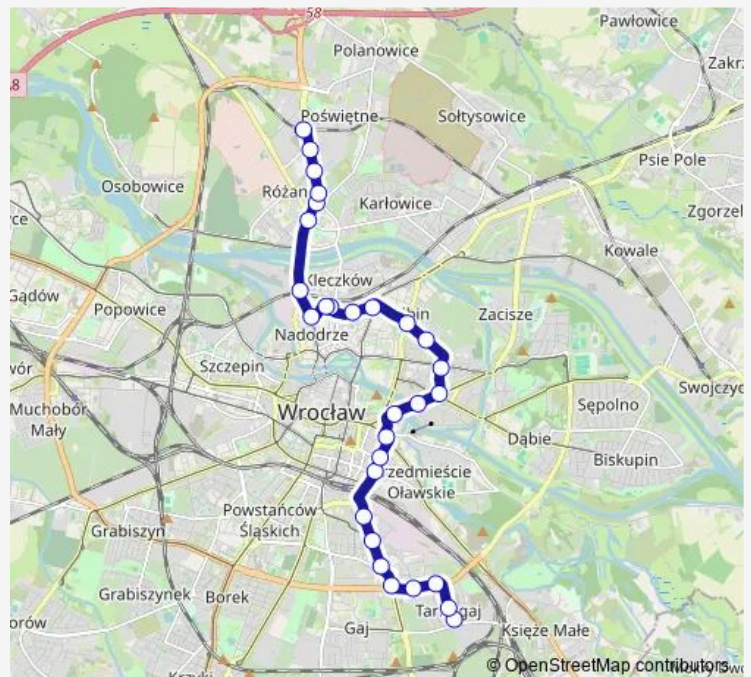

Monday 08:58-21:46

Tuesday 08:58-21:46

Wednesday 08:58-21:46

Thursday 08:58-21:46

Friday 08:58-21:46

Saturday 22:56

Sunday 22:56

Route info

Direction:

Stops: 0

Trip Duration: – min

Direction

Tarnogaj — Poświętne

29 stops

[Open route schedule](#)

Tarnogaj