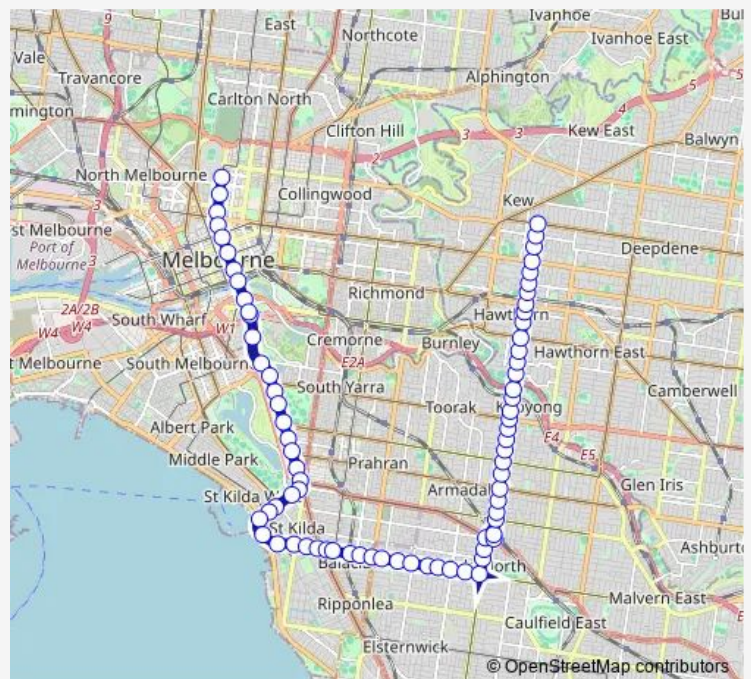

Route info

Direction: 80-Cotham Rd/Glenferrie Rd (Kew)

Stops: 79

Trip Duration: 1 hour 11 min

16 — Melbourne University - Kew via St Kilda Beach

60-Stonnington Pl/Glenferrie Rd (Malvern)
59-Malvern Rd/Glenferrie Rd (Malvern)
58-Sorrett Ave/Glenferrie Rd (Malvern)
57-High St/Glenferrie Rd (Malvern)
56-Malvern Tram Depot/Glenferrie Rd (Malvern)
55-Edsall St/Glenferrie Rd (Malvern)
54-Wattletree Rd/Glenferrie Rd (Malvern)
53-Malvern Railway Station/Glenferrie Rd (Malvern)
48-Dandenong Rd/Glenferrie Rd (Malvern)
48-Hawthorn Rd/Dandenong Rd (Malvern)
49-Arthur St/Hawthorn Rd (Caulfield North)
50-Inkerman Rd/Hawthorn Rd (Caulfield North)
51-Balaclava Rd/Hawthorn Rd (Caulfield North)
47-Caulfield Junior College/Balaclava Rd (Caulfield North)
46-Kooyong Rd/Balaclava Rd (Caulfield North)
45-Kent Gr/Balaclava Rd (Caulfield North)
44-Otira Rd/Balaclava Rd (Caulfield North)
43-Orrong Rd/Balaclava Rd (Caulfield North)
42-Allan Rd/Balaclava Rd (Caulfield North)
41-Vadlure Ave/Balaclava Rd (St Kilda East)
40-Hotham St/Balaclava Rd (St Kilda East)
39-Carlisle Ave/Carlisle St (St Kilda)
38-Balaclava Station/Carlisle St (Balaclava)
37-Chapel St/Carlisle St (St Kilda)
36-St Kilda Town Hall/Carlisle St (St Kilda)
35-Brighton Rd/Carlisle St (St Kilda)
34-Mitchell St/Carlisle St (St Kilda)
33-Barkly St/Carlisle St (St Kilda)