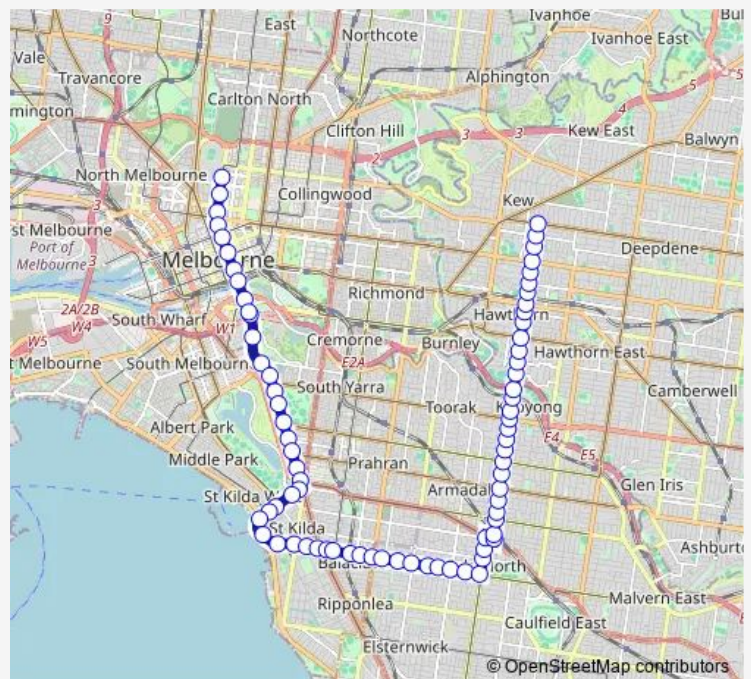

Route info

Direction: 80-Cotham Rd/Glenferrie Rd (Kew)

Stops: 78

Trip Duration: 1 hour 7 min

16 — Melbourne University - Kew via St Kilda Beach

59-Malvern Rd/Glenferrie Rd (Malvern)
58-Sorrett Ave/Glenferrie Rd (Malvern)
57-High St/Glenferrie Rd (Malvern)
56-Malvern Tram Depot/Glenferrie Rd (Malvern)
55-Edsall St/Glenferrie Rd (Malvern)
54-Wattletree Rd/Glenferrie Rd (Malvern)
53-Malvern Railway Station/Glenferrie Rd (Malvern)
48-Dandenong Rd/Glenferrie Rd (Malvern)
48-Hawthorn Rd/Dandenong Rd (Malvern)
49-Arthur St/Hawthorn Rd (Caulfield North)
50-Inkerman Rd/Hawthorn Rd (Caulfield North)
51-Balaclava Rd/Hawthorn Rd (Caulfield North)
47-Caulfield Junior College/Balaclava Rd (Caulfield North)
46-Kooyong Rd/Balaclava Rd (Caulfield North)
45-Kent Gr/Balaclava Rd (Caulfield North)
44-Otira Rd/Balaclava Rd (Caulfield North)
43-Orrong Rd/Balaclava Rd (Caulfield North)
42-Allan Rd/Balaclava Rd (Caulfield North)
41-Vadlure Ave/Balaclava Rd (St Kilda East)
40-Hotham St/Balaclava Rd (St Kilda East)
39-Carlisle Ave/Carlisle St (St Kilda)
38-Balaclava Station/Carlisle St (Balaclava)
37-Chapel St/Carlisle St (St Kilda)
36-St Kilda Town Hall/Carlisle St (St Kilda)
35-Brighton Rd/Carlisle St (St Kilda)
34-Mitchell St/Carlisle St (St Kilda)
33-Barkly St/Carlisle St (St Kilda)
32-Havelock St/Carlisle St (St Kilda)