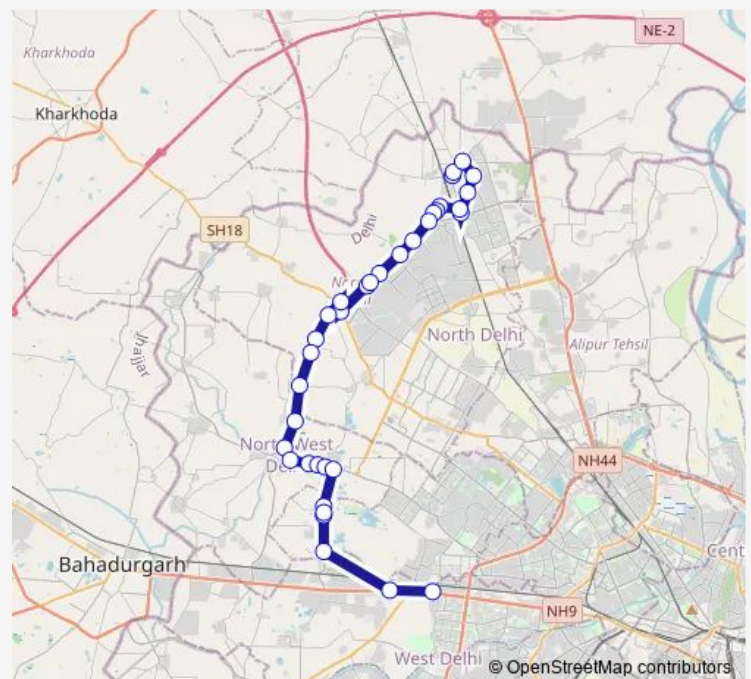

Bus 979down

[Go to website](#)

Direction

Narela Terminal — Nangloi Bus Stand

35 stops

[Open route schedule](#)

Narela Terminal

Police Station Narela

Ramdev Chowk / Pitori Johad

Sec A-9 Narela

S.Raja Harish Chander Hospital

Munim Ji Ka Bagh

New Anaj Mandi

BAL Bichu Ghar

Swatantra Ngr

Maharaja Agrassen School

Bharat Mata School

Kaushal Devi Netraheen Ashram

Sannoth Crossing / Ghoga Crossing

Jain Bekhunth Mandir

Bawana JJ Colony Crpf Camp

Air Force Stn Ghoga

Bawana School

ashthal colony

Ishwar Colony

Bajit Pur Crossing

Shri Krishna Gaushala

Route schedule

Narela Terminal — Nangloi Bus Stand

Monday 05:10-22:09

Tuesday 05:10-22:09

Wednesday 05:10-22:09

Thursday 05:10-22:09

Friday 05:10-22:09

Saturday 05:10-22:09

Sunday 05:10-22:09

Route info

Direction: Narela Terminal

Stops: 35

Trip Duration: 2 hour 5 min

979down

BusMaps