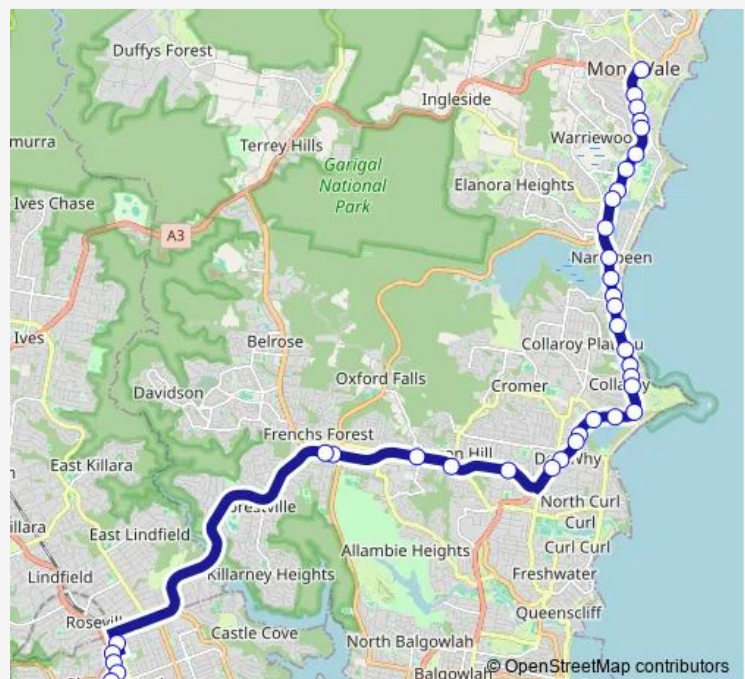

### Route schedule

Chatswood Station, Stand A — Mona Vale B-Line, Barrenjoey Rd

Monday 15:40-17:42

Tuesday 15:40-17:42

Wednesday 15:40-17:42

Thursday 15:40-17:42

Friday 15:40-17:42

Saturday —

### Route info

Direction: Chatswood Station, Stand A

Stops: 37

Trip Duration: 1 hour 12 min

Collaroy B-Line, Pittwater Rd

Pittwater Rd At Ramsay St

Pittwater Rd At Clarke St

Pittwater Rd At Goodwin St

## Route info

Direction: Barrenjoey Rd Opp Village Park

Stops: 36

Trip Duration: 1 hour 17 min

Dee Why Shops, Pittwater Rd

Pittwater Rd After Pacific Pde

Warringah Rd Opp Alfred St

Warringah Rd At Willandra Rd

Warringah Rd At Goverment Rd

Warringah Rd At Bantry Bay Rd

Warringah Rd Opp Northern Beaches Hospital

Archer St At William St

Ashley St At Anderson St

Anderson St At Tulip St

Chatswood Presbyterian Church, Anderson St