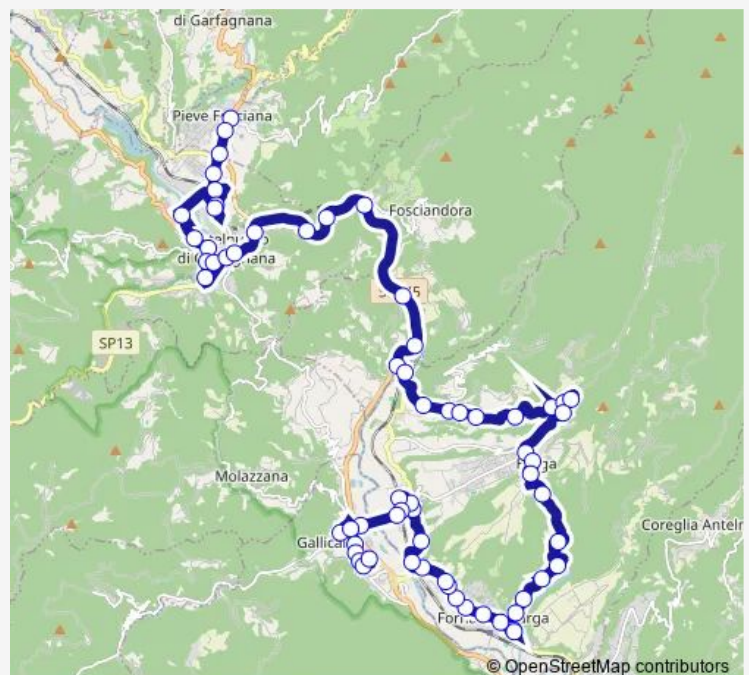

Piano Pieve 2

Via Pietro Togneri

Via Tosse Civ.29

Via Tosse Civ.11

Pieve Fosciana Teatro

Pieve Fosciana

Via S.Giovanni Scuole

Bivio Sillico 1

Route schedule

Castelnuovo G.Na Fs 1 — Bivio Sillico 1

Monday 07:28-11:43

Tuesday 07:28-11:43

Wednesday 07:28-11:43

Thursday 07:28-11:43

Friday 07:28-11:43

Saturday 07:28-11:43

Sunday —

Route info

Direction: Castelnuovo G.Na Fs 1

Stops: 16

Trip Duration: 0 hour 19 min

Direction

Bivio Sillico 1 — Repubblica 3

13 stops