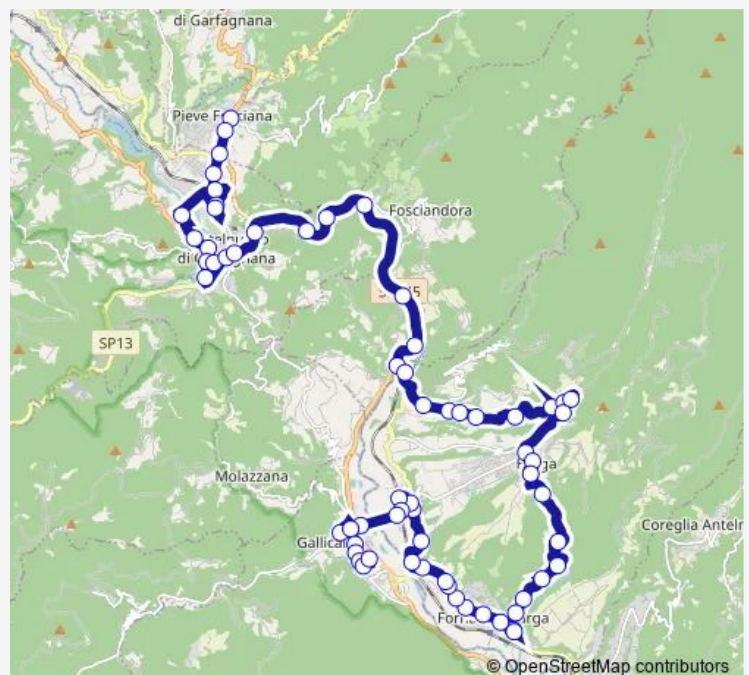

Piano Pieve 2

Via Pietro Togneri

Via Tosse Civ.29

Via Tosse Civ.11

Pieve Fosciana Teatro

Pieve Fosciana

Via S.Giovanni Scuole

Bivio Sillico 1

Route schedule

Castelnuovo G.Na Fs 1 — Bivio Sillico 1

Monday 07:28-11:43

Tuesday 07:28-11:43

Wednesday 07:28-11:43

Thursday 07:28-11:43

Friday 07:28-11:43

Saturday 07:28-11:43

Sunday —

Route info

Direction: Castelnuovo G.Na Fs 1

Stops: 16

Trip Duration: 0 hour 19 min

Direction

Bivio Sillico 1 — Repubblica 3

13 stops