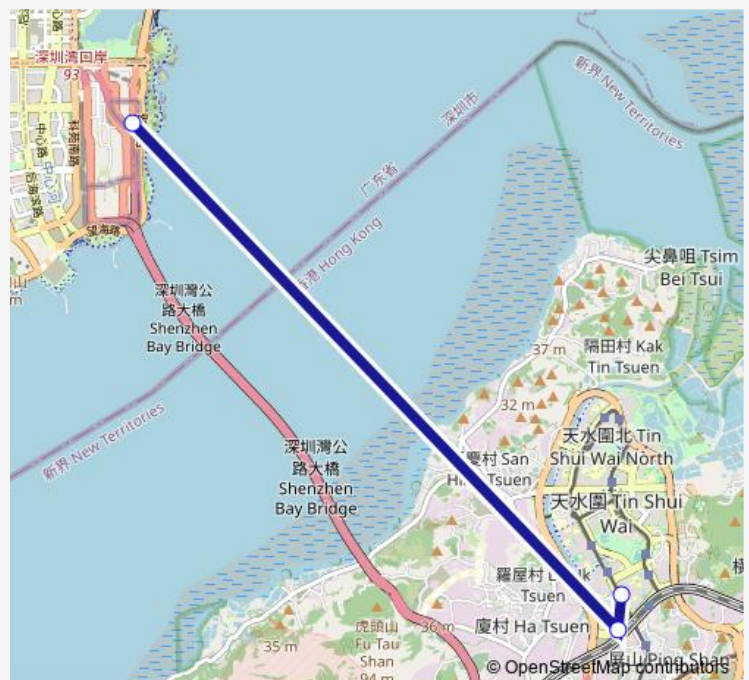

[Ctb] TIN Shui WAI Station - TIN Shing Court, Ping HA Road[[Kmb] TIN Shui WAI Station][Lrtfeeder] TIN Shing Court (MTR TIN Shui WAI Station)[Lwb] TIN Shui WAI Station[[Nlb] TIN Shing Court

[Ctb] Shenzhen BAY Port[[Nlb] Shenzhen BAY Port

Route schedule

[Ctb] TIN YIU Estate[[Kmb] TIN YIU BUS Terminus][Nlb] TIN Shui WAI (TIN YIU Estate) — [Ctb] Shenzhen BAY Port[[Nlb] Shenzhen BAY Port

Monday	—
Tuesday	—
Wednesday	—
Thursday	—
Friday	—
Saturday	07:25-16:25
Sunday	07:25-16:25

Route info

Direction: [Ctb] TIN YIU Estate[[Kmb] TIN YIU BUS Terminus][Nlb] TIN Shui WAI (TIN YIU Estate)

Stops: 4

Trip Duration: 0 hour 17 min

Direction

[Ctb] Shenzhen BAY Port[[Nlb] Shenzhen BAY Port —
[Ctb] TIN YIU Estate[[Kmb] TIN YIU BUS Terminus[[Nlb]
TIN Shui WAI (TIN YIU Estate)