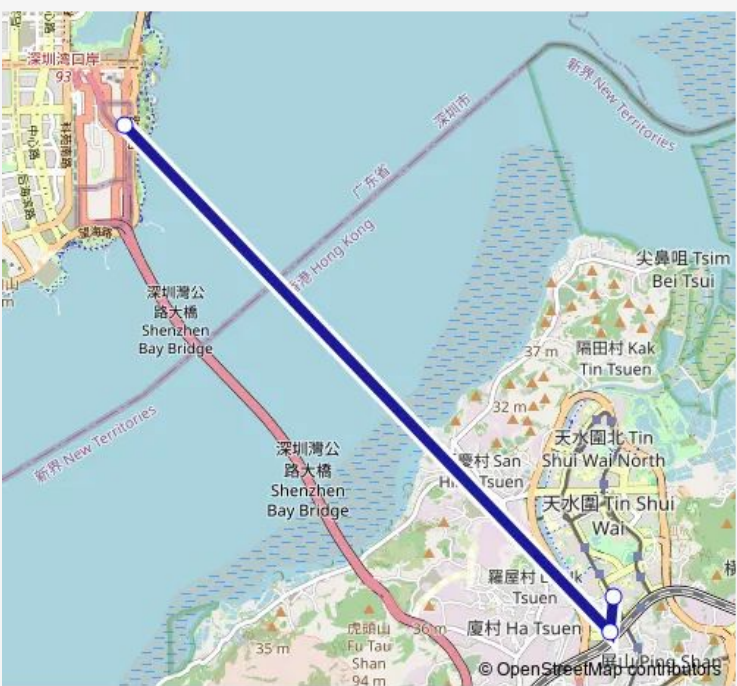

[Ctb] TIN Shing Court, Ping HA Road[[Kmb] TIN Shui WAI Station[[Lrtfeeder] TIN Shing Court (MTR TIN Shui WAI Station))[[Lwb] TIN Shui WAI Station[[Nlb] TIN Shing Court

[Ctb] Shenzhen BAY Port[[Nlb] Shenzhen BAY Port

Route schedule

[Ctb] TIN YIU Estate[[Kmb] TIN YIU BUS Terminus[[Nlb] TIN Shui WAI (TIN YIU Estate) — [Ctb] Shenzhen BAY Port[[Nlb] Shenzhen BAY Port

Monday	—
Tuesday	—
Wednesday	—
Thursday	—
Friday	—
Saturday	07:25-16:25
Sunday	07:25-16:25

Route info

Direction: [Ctb] TIN YIU Estate[[Kmb] TIN YIU BUS Terminus[[Nlb] TIN Shui WAI (TIN YIU Estate)

Stops: 4

Trip Duration: 0 hour 17 min

Direction

[Ctb] Shenzhen BAY Port[[Nlb] Shenzhen BAY Port —
[Ctb] TIN YIU Estate[[Kmb] TIN YIU BUS Terminus[[Nlb]
TIN Shui WAI (TIN YIU Estate)