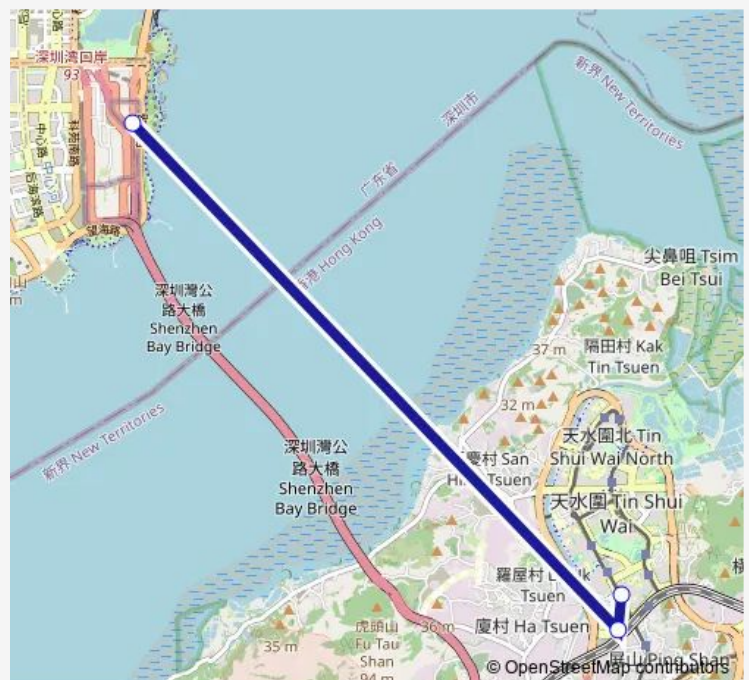

[Ctb] TIN Shui WAI Station - TIN Shing Court, Ping HA Road[[Kmb] TIN Shui WAI Station][Lrtfeeder] TIN Shing Court (MTR TIN Shui WAI Station)[Lwb] TIN Shui WAI Station[[Nlb] TIN Shing Court

[Ctb] Shenzhen BAY Port[[Nlb] Shenzhen BAY Port

Route schedule

[Ctb] TIN YIU Estate[[Kmb] TIN YIU BUS Terminus][Nlb] TIN Shui WAI (TIN YIU Estate) — [Ctb] Shenzhen BAY Port[[Nlb] Shenzhen BAY Port

Monday	—
Tuesday	—
Wednesday	—
Thursday	—
Friday	—
Saturday	07:25-16:25
Sunday	07:25-16:25

Route info

Direction: [Ctb] TIN YIU Estate[[Kmb] TIN YIU BUS Terminus][Nlb] TIN Shui WAI (TIN YIU Estate)

Stops: 4

Trip Duration: 0 hour 17 min

Direction

[Ctb] Shenzhen BAY Port|[Nlb] Shenzhen BAY Port —
[Ctb] TIN YIU Estate|[Kmb] TIN YIU BUS Terminus|[Nlb]
TIN Shui WAI (TIN YIU Estate)