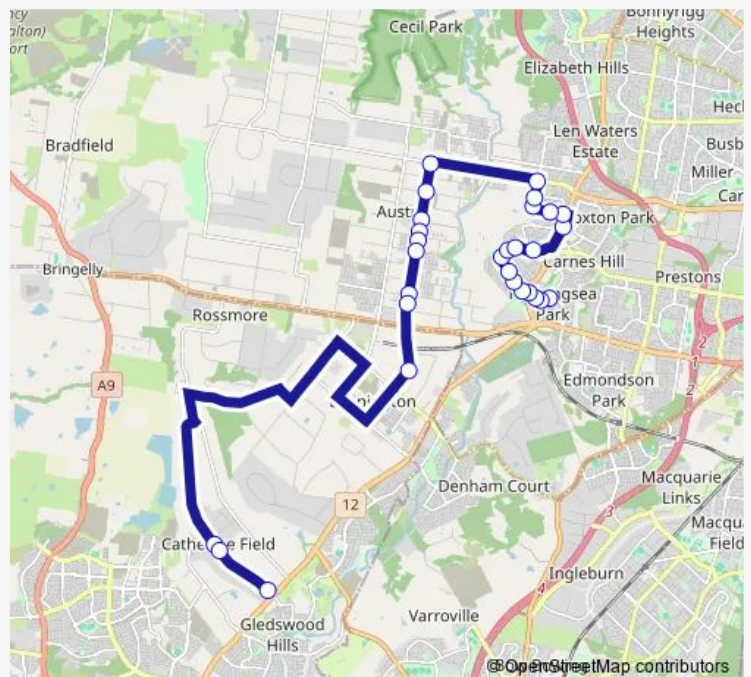

Horningsea Park Dr Before Joshua Moore Dr

Joshua Moore Dr At Sunrise Pl

Joshua Moore Dr Before Cowpasture Rd

Greenway Dr Opp Horningsea Fire Station

Greenway Dr After Addison Way

Greenway Dr After Hume Dr

Greenway Dr After Wingate Av

Monday 14:48

Tuesday 14:48

Wednesday 14:48

Thursday 14:48

Friday —

Saturday —

Sunday —

Route info

Direction: John Edmondson High School, School Grounds

Stops: 29

Trip Duration: 1 hour 14 min

2028 — John Edmondson HS to Leppington

Austral Public School, Edmondson Av

Edmondson Av At Ninth Av

Edmondson Av Opp Sixth Av

Scalabrini Village, Edmondson Av

Leppington Public School, Rickard Rd

Catherine Fields Rd After Chisholm Rd

150 Catherine Fields Rd

Catherine Fields Rd Before Camden Valley Way

2028 School Bus time schedules and route maps are available in an offline PDF at busmaps.com. Use the busmaps.com website to see live bus times, train schedule or subway schedule, and step-by-step directions for all public transit in Liverpool