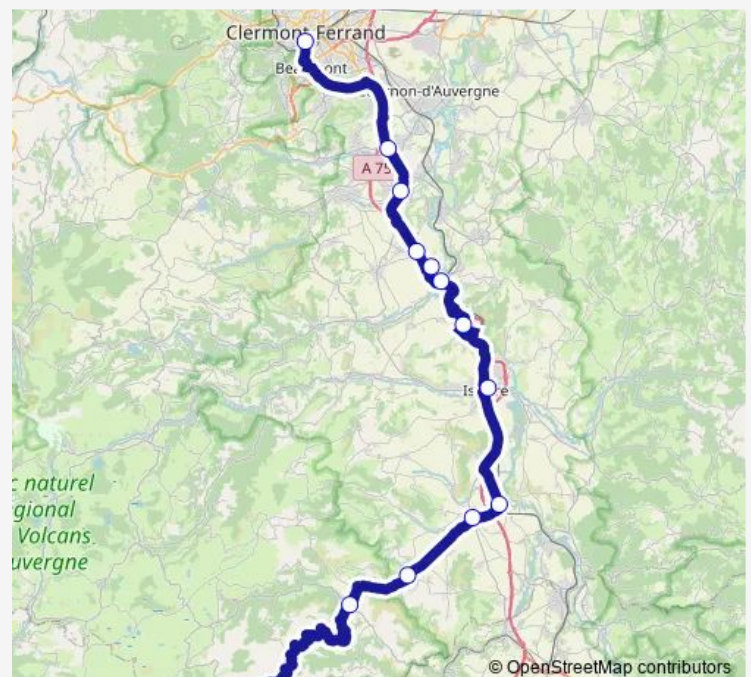

Gare routière

## Route schedule

Centre — Gare routière

Monday —

Tuesday —

Wednesday 12:05

Thursday —

Friday —

Saturday —

## Route info

Direction: Centre

Stops: 13

Trip Duration: 2 hour 0 min

P20 — Anzat-le-Luguet - Issoire - Clermont-Fd

## Route schedule

Gare routière — Centre

Monday	—
Tuesday	—
Wednesday	17:25
Thursday	—
Friday	—
Saturday	—
Sunday	—