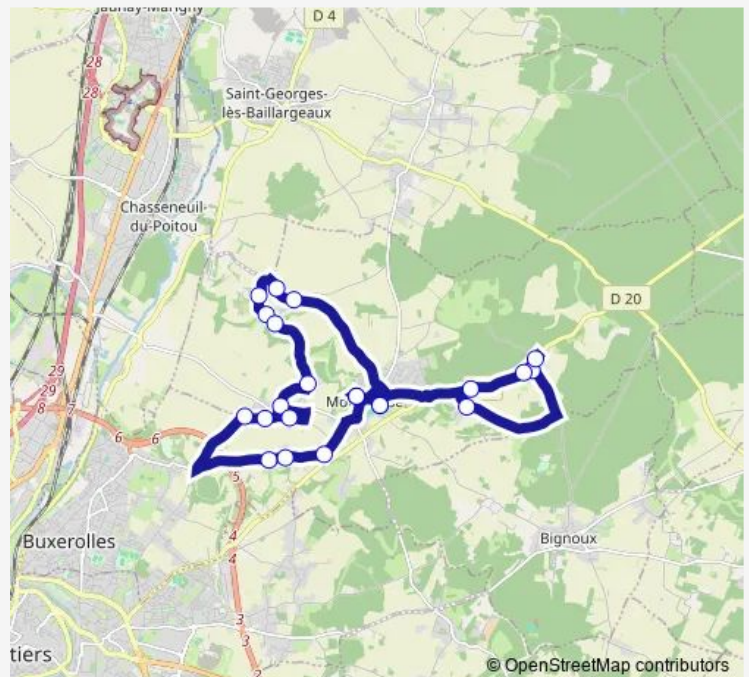

Direction

Ecole Montamisé — Ecole Montamisé

22 stops

[Open route schedule](#)

- Ecole Montamisé
- Halle des Sports
- Grand Chêne
- Les Cerisiers
- Montamisé-Charassé
- Charassé La Forêt
- Tronc
- Les Douves
- Haut Ensoulesse
- Bas Ensoulesse
- Ensoulesse
- L'Abbaye
- Sarzec
- La Richardière
- Barillon
- La Germonière
- Vallée de Lion
- Longères
- Petit Nieul
- Champ Berland
- Halle des Sports

Route schedule

Ecole Montamisé — Ecole Montamisé

| | |
|-----------|-------------|
| Monday | 08:02-16:30 |
| Tuesday | 08:02-16:30 |
| Wednesday | 08:02-13:00 |
| Thursday | 08:02-16:30 |
| Friday | 08:02-16:30 |
| Saturday | — |
| Sunday | — |

Route info

Direction: Ecole Montamisé

Stops: 22

Trip Duration: 0 hour 55 min

■ P20 — Primaire 20 Montamisé

P20 Bus time schedules and route maps are available in an offline PDF at busmaps.com. Use the busmaps.com website to see live bus times, train schedule or subway schedule, and step-by-step directions for all public transit in Poitiers