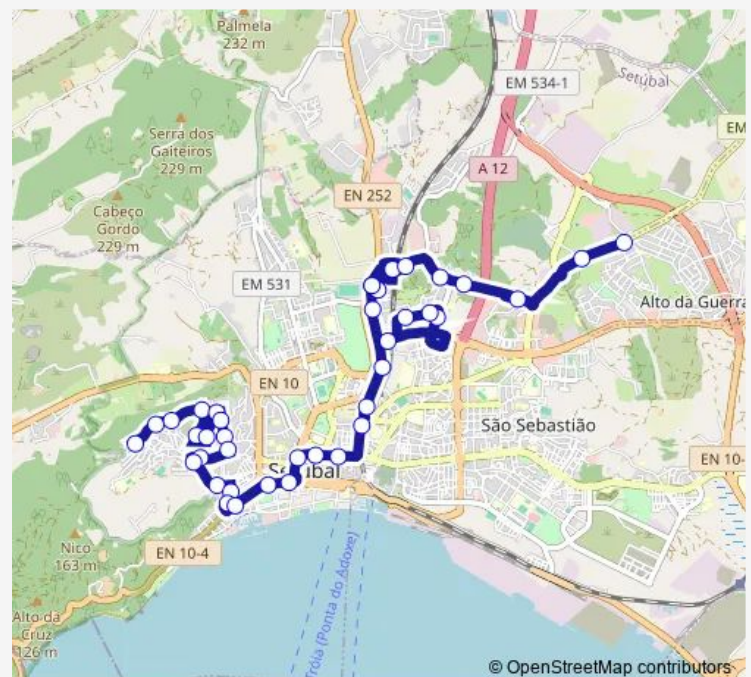

Wednesday 06:55-23:35

Thursday 06:55-23:35

Friday 06:55-23:35

Saturday 23:35-01:35⁺¹

Sunday 23:35

Route info

Direction: Setúbal (R Vidais 1)

Stops: 39

Trip Duration: 0 hour 45 min

4428 — Setúbal (Casal Figueiras) - Vale Ana Gomes

Avenida Manuel Maria Portela Frente 77

Avenida dos Ciprestes (ITS) P2

Avenida dos Ciprestes 54

Setúbal (AV Antero Quental 71) Viaduto

Route info

Direction: Estr Algeruz (Vale ANA Gomes) X

Stops: 35

Trip Duration: 0 hour 45 min

Setúbal (R Batalha Viso 49) Esc

Setúbal (R Nossa S Carmo) Jardim

Setúbal (R Nossa S Carmo 25)

Setúbal (R S Jesus Aflitos 31)