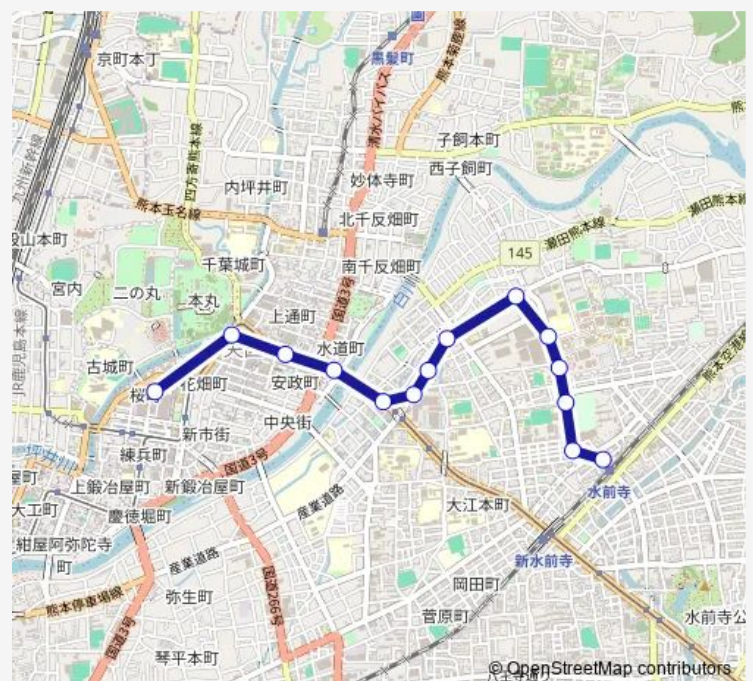

市役所前 (熊本)

桜町バスターミナル

### Route schedule

水前寺駅北口 — 桜町バスターミナル

Monday 09:12-12:57

Tuesday 09:12-12:57

Wednesday 09:12-12:57

Thursday 09:12-12:57

Friday 09:12-12:57

Saturday 08:48-09:19

### Route info

Direction: 水前寺駅北口

Stops: 14

Trip Duration: 0 hour 20 min

Bus time schedules and route maps are available in an offline PDF at [busmaps.com](https://busmaps.com). Use the [busmaps.com](https://busmaps.com) website to see live bus times, train schedule or subway schedule, and step-by-step directions for all public transit in Kumamoto