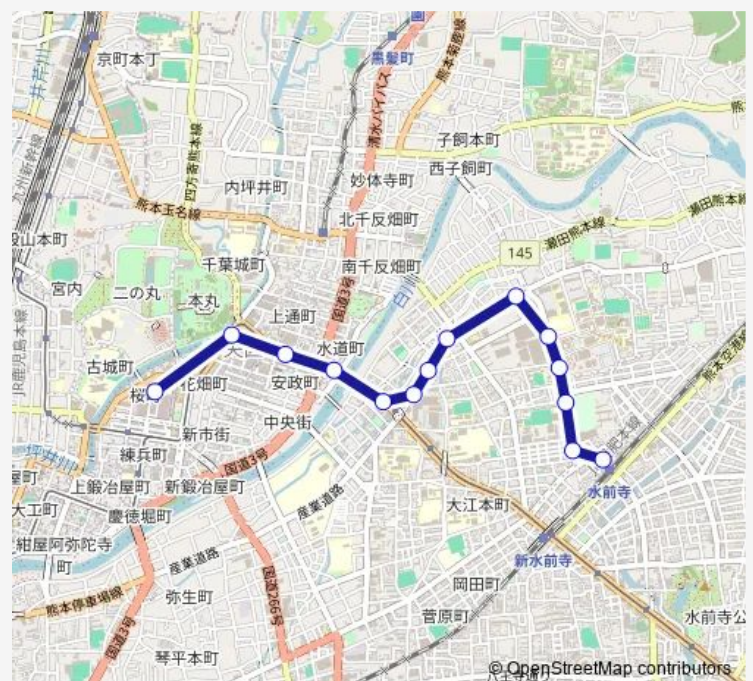

市役所前 (熊本)

桜町バスターミナル

### Route schedule

水前寺駅北口 — 桜町バスターミナル

Monday 09:12-12:57

Tuesday 09:12-12:57

Wednesday 09:12-12:57

Thursday 09:12-12:57

Friday 09:12-12:57

Saturday 08:48-09:19

### Route info

Direction: 水前寺駅北口

Stops: 14

Trip Duration: 0 hour 22 min

Bus time schedules and route maps are available in an offline PDF at [busmaps.com](https://busmaps.com). Use the [busmaps.com](https://busmaps.com) website to see live bus times, train schedule or subway schedule, and step-by-step directions for all public transit in Kumamoto