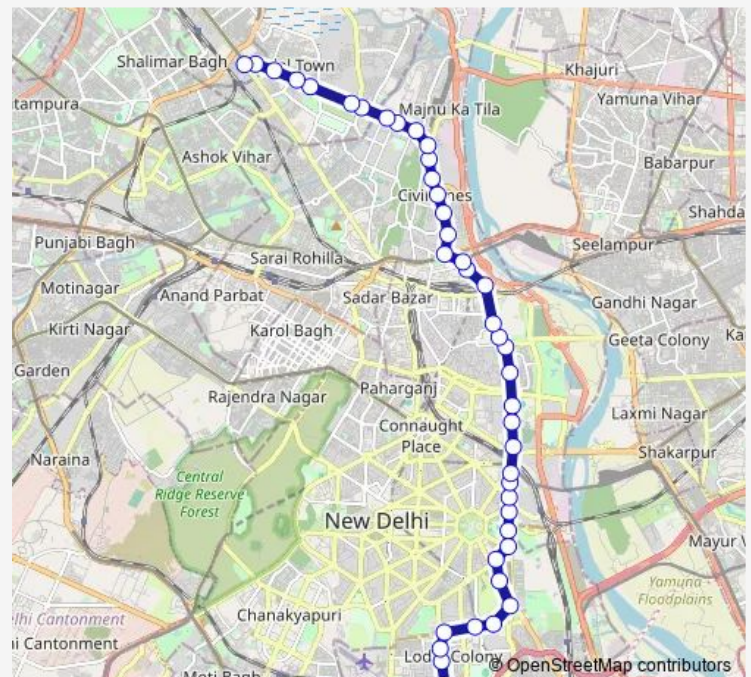

Darya Ganj

Subhash Park

Jama Masjid

Route schedule

Kushak Nallah Depot — Azadpur Terminal

Monday 08:01-21:01

Tuesday 08:01-21:01

Wednesday 08:01-21:01

Thursday 08:01-21:01

Friday 08:01-21:01

Saturday 08:01-21:01

Sunday 08:01-21:01

Route info

Direction: Kushak Nallah Depot

Stops: 42

Trip Duration: 1 hour 15 min

402stldown

BusMaps

Red Fort

Gpo

Guru Govind Singh University (Kashmere Gate)

Isbt Kashmere Gate

Isbt Nityanand Marg

Ludlow Castle