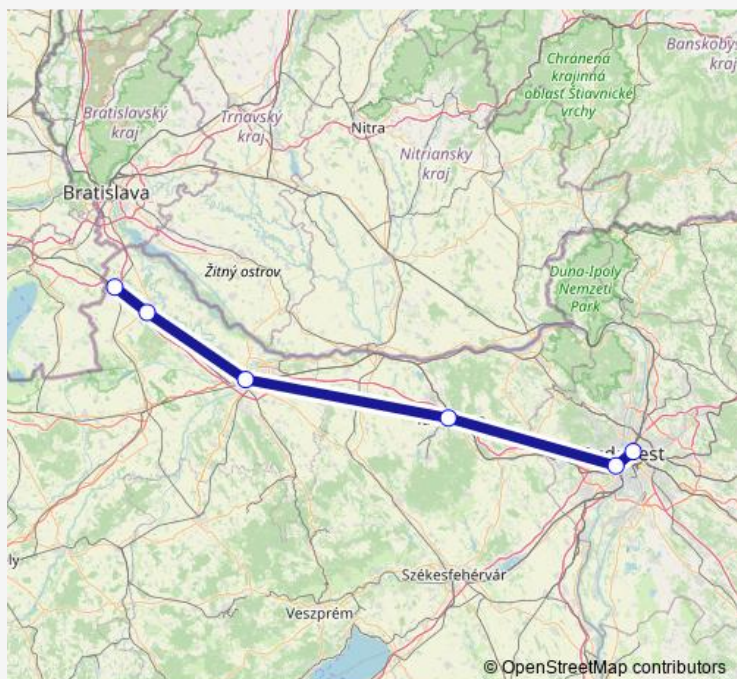

High Speed Rail Service Rj

[Go to website](#)

Direction

Budapest-Keleti — Hegyeshalom

6 stops

[Open route schedule](#)

Budapest-Keleti

Budapest-Kelenföld

Tatabánya

Győr

Mosonmagyaróvár

Hegyeshalom

Route schedule

Budapest-Keleti — Hegyeshalom

Monday 06:40-11:40

Tuesday 06:40-11:40

Wednesday 06:40-11:40

Thursday 06:40-11:40

Friday 06:40-11:40

Saturday 06:40-11:40

Sunday 06:40-11:40

Route info

Direction: Budapest-Keleti

Stops: 6

Trip Duration: 1 hour 49 min

© OpenStreetMap contributors

■ Rj

BusMaps

Direction

Hegyeshalom — Budapest-Keleti

6 stops

[Open route schedule](#)