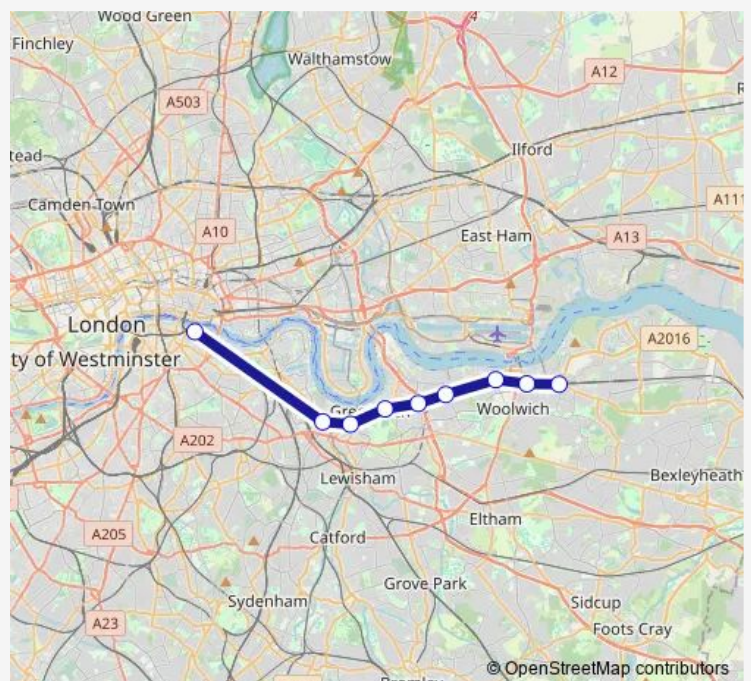

Rail Replacement Bus Service Se:Lbg->Plu SE replacement bus service from LBG to Plu

[Go to website](#)

Direction

London Bridge — Plumstead

9 stops

[Open route schedule](#)

London Bridge

Deptford

Greenwich

Maze Hill

Westcombe Park

Charlton

Woolwich Dockyard

Woolwich Arsenal

Plumstead

Route schedule

London Bridge — Plumstead

Monday 05:11-05:41

Tuesday —

Wednesday —

Thursday —

Friday —

Saturday —

Sunday 06:41-07:41

Route info

Direction: London Bridge

Stops: 9

Trip Duration: 0 hour 53 min

■ Se:Lbg->Plu — SE replacement bus service from LBG to Plu

Se:Lbg->Plu Rail Replacement Bus Service time schedules and route maps are available in an offline PDF at busmaps.com. Use the busmaps.com website to see live bus times, train schedule or subway schedule, and step-by-step directions for all public transit in London