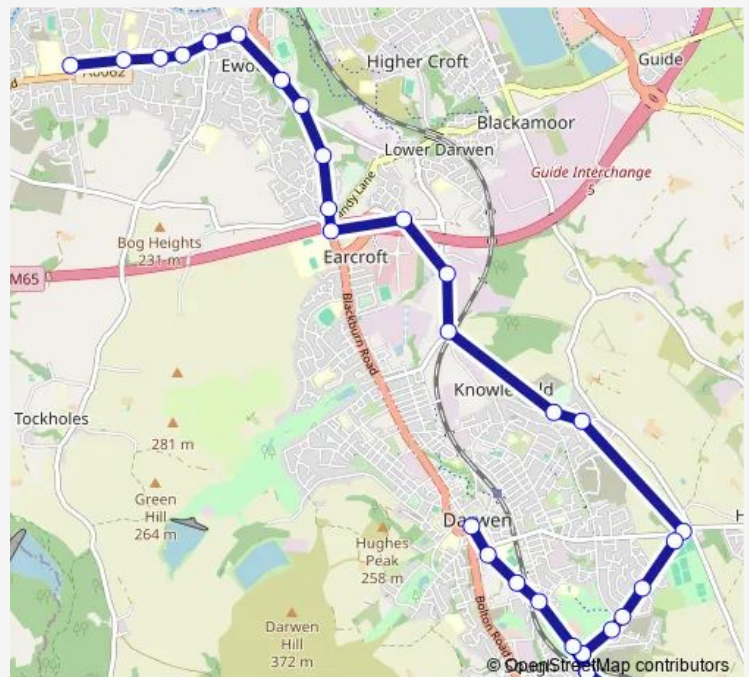

Bus 84 Darwen - St Bede's RCHS

[Go to website](#)

Direction

St Bedes Rchs 3 — Bus Station Set Down

32 stops

[Open route schedule](#)

- St Bedes Rchs 3
- Picton Street
- Livesey Branch Road
- St Andrews Church
- Brown Cow
- Baden Terrace
- Top o th Croft
- Branch Road
- Cravens Brow
- Boundary
- Darwen Vale School
- Martinique Drive
- Global Way
- Goose House Road
- Holden Fold
- Ambleside Drive
- Roman Road
- Pole Lane Playing Fields
- Rudyard Drive
- Craven Heifer
- Pole Lane Cottages

Route schedule

St Bedes Rchs 3 — Bus Station Set Down

Monday	15:05
Tuesday	14:25
Wednesday	15:05
Thursday	15:05
Friday	15:05
Saturday	—
Sunday	—

Route info

Direction: St Bedes Rchs 3

Stops: 32

Trip Duration: 0 hour 31 min

84 — Darwen - St Bede's RCHS

Sough Road

Cranberry Lane

Martin Drive

Cranberry Close

Cumberland Close

Causeway Street

Sough Road

Saturday —

Sunday —

Route info

Direction: Town Centre

Stops: 34

Trip Duration: 0 hour 40 min

Cravens Brow

Branch Road