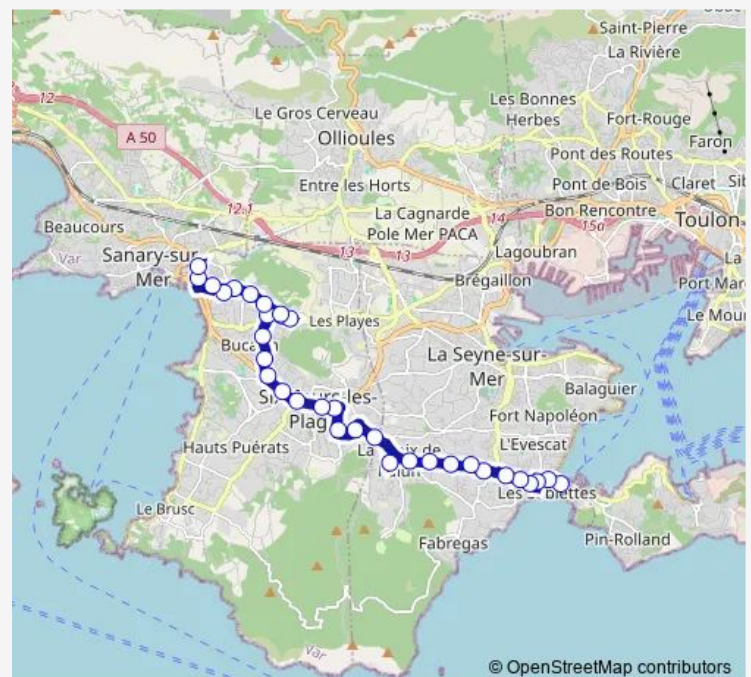

Thursday 05:55-20:05

Friday 05:55-20:05

Saturday 07:30-19:30

Sunday —

Route info

Direction: Sablettes Terminus

Stops: 33

Trip Duration: 0 hour 32 min