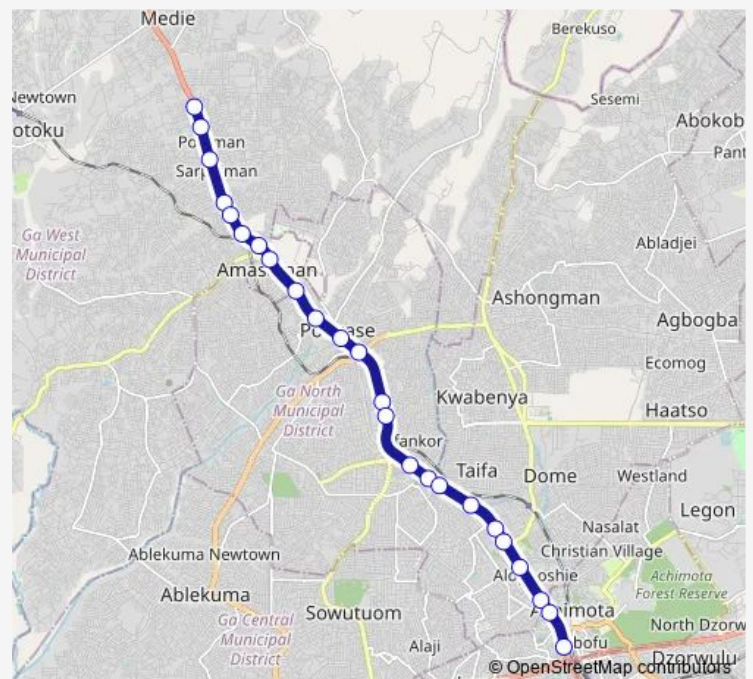

Mile 7

### Route schedule

Kontunse — Achimota Old Station

Monday 06:00

Tuesday 06:00

Wednesday 06:00

Thursday 06:00

Friday 06:00

Saturday 06:00

### Route info

Direction: Kontunse

Stops: 24

Trip Duration: 0 hour 30 min

84 — Kuntunse/Satelite ↔ Achimota

Neoplan

Achimota Overhead

Achimota Old Station

## Route info

Direction: Achimota Old Station

Stops: 27

Trip Duration: 0 hour 40 min

Pobiman

Kontunse

84 Bus time schedules and route maps are available in an offline PDF at [busmaps.com](https://busmaps.com). Use the [busmaps.com](https://busmaps.com) website to see live bus times, train schedule or subway schedule, and step-by-step directions for all public transit in Accra