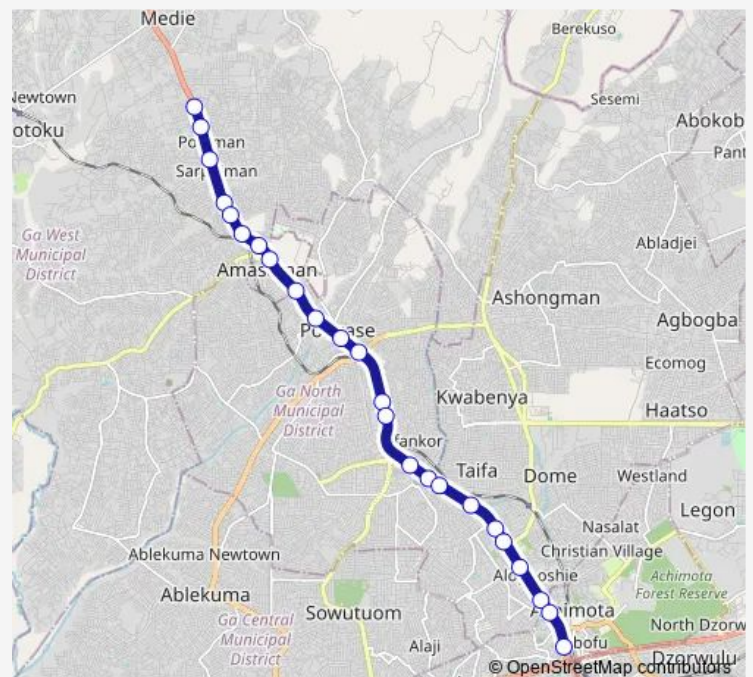

Mile 7

Route schedule

Kontunse — Achimota Old Station

Monday 06:00

Tuesday 06:00

Wednesday 06:00

Thursday 06:00

Friday 06:00

Saturday 06:00

Sunday 06:00

Route info

Direction: Kontunse

Stops: 24

Trip Duration: 0 hour 30 min

84 — Kuntunse/Satelite ↔ Achimota

Neoplan

Achimota Overhead

Achimota Old Station

Direction

Achimota Old Station — Kontunse

27 stops

[Open route schedule](#)

Achimota Old Station

Achimota Overhead

Neoplan

ABC Junction

Mile 7

Best Point

St. Johns

Tantra Hills

Taifa Junction

Spot M