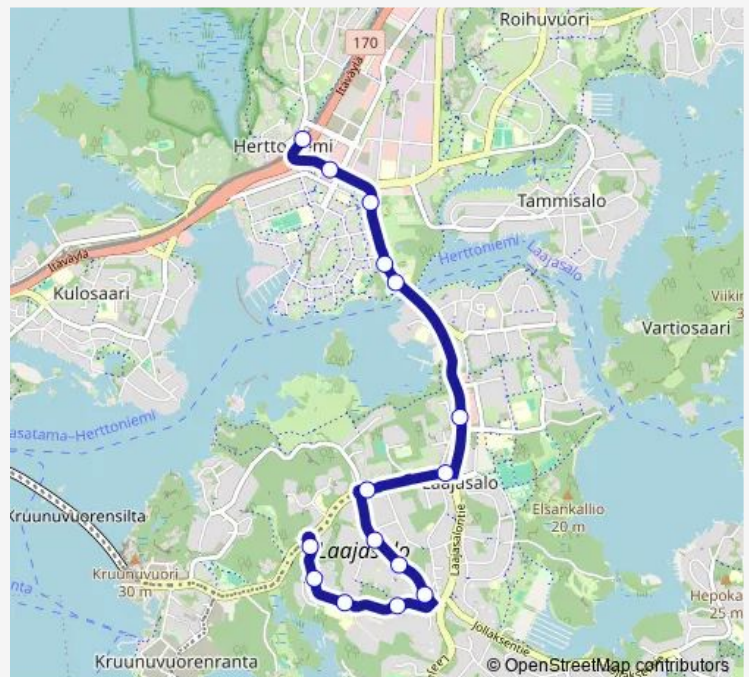

Tuesday 05:45-20:22

Wednesday 07:40-21:51

Thursday 05:27-23:42

Friday 06:12-19:22

Saturday 06:42-20:51

Sunday 07:12-22:42

Route info

Direction: Herttoniemi (M)

Stops: 15

Trip Duration: 0 hour 15 min

84 — Herttoniemi(M)-Gunillankallio

Direction

Gunillantie — Herttoniemi (M)

15 stops

[Open route schedule](#)

Gunillantie

Monday	05:44-22:05
Tuesday	05:19-23:35
Wednesday	07:00-23:05
Thursday	04:51-20:29
Friday	10:30-20:14
Saturday	05:06-22:35
Sunday	05:31-21:05

Route info

Direction: Gunillantie

Stops: 15

Trip Duration: 0 hour 19 min