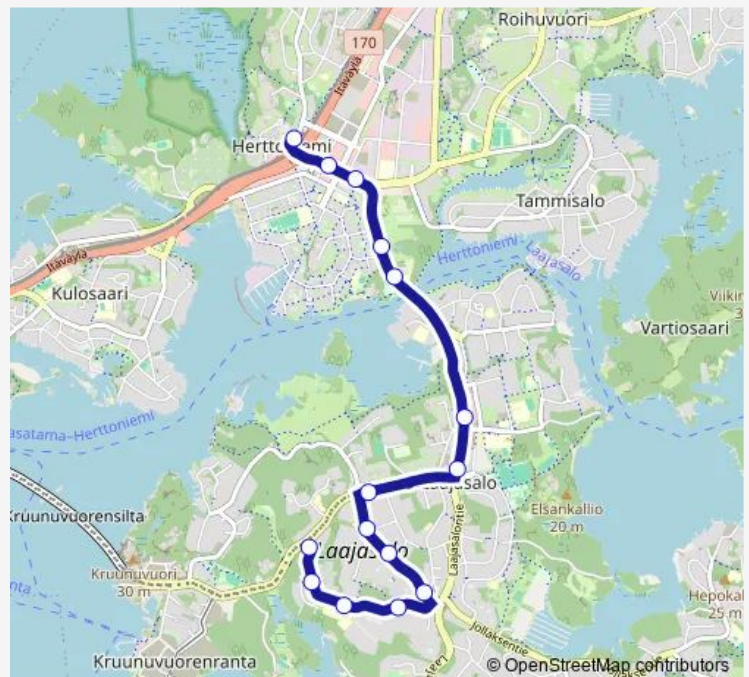

Regional Bus Service 84 Herttoniemi(M)-Gunillankallio

[Go to website](#)

Direction

Herttoniemi (M) — Gunillantie

15 stops

[Open route schedule](#)

Herttoniemi (M)

Laivalahdenportti

Linnanrakentajantie

Kaivolahdenkatu

Tuorinniemi

Yliskylän kesk.

Koirasaarentie

Lauri Mikonpojan tie

Rudolfintie

Kasperinkuja

Svanströmintie

Gunillanpolku

Tahvonlahden koulu

Otonkuja

Gunillantie

Route schedule

Herttoniemi (M) — Gunillantie

Monday 05:27-23:42

Tuesday 05:27-23:42

Wednesday 05:27-23:42

Thursday 05:27-23:42

Friday 05:27-23:42

Saturday 06:12-23:42

Sunday 06:12-23:42

Route info

Direction: Herttoniemi (M)

Stops: 15

Trip Duration: 0 hour 16 min

84 — Herttoniemi(M)-Gunillankallio