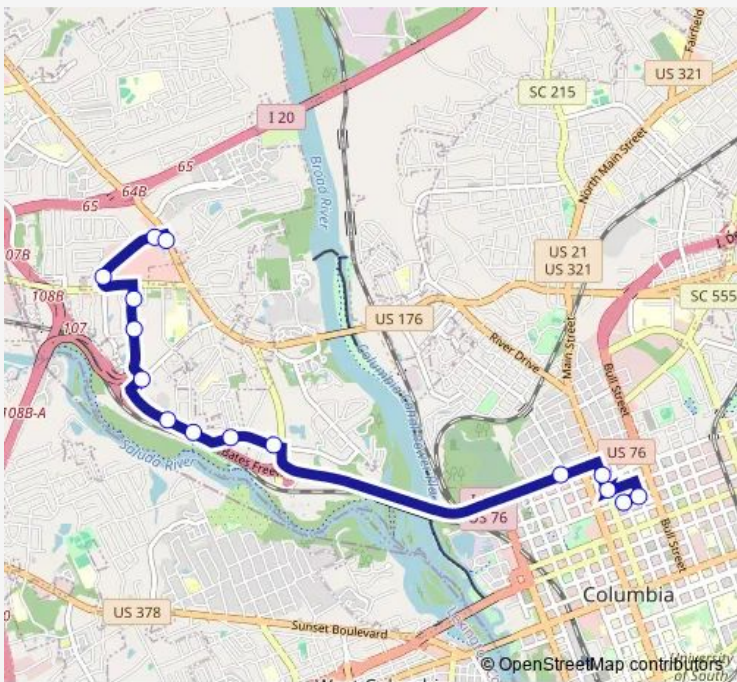

Bus 84 Dutch Square

[Go to website](#)

Direction
 Dutch Square @ Broad River Superstop — Laurel Sumter East
 11 stops
[Open route schedule](#)

- Dutch Square @ Broad River Superstop
- Bush River Broad River West
- Colonial Life & Bush River
- Colonial 1200 South
- Arrowood Gracern South
- Stoneridge Saluda East
- Stoneridge Greystone East
- Elmwood Park East
- Main Elmwood South
- Main Richland South
- Laurel Sumter East

Route schedule
 Dutch Square @ Broad River Superstop — Laurel Sumter East

Monday	19:53
Tuesday	19:53
Wednesday	19:53
Thursday	19:53
Friday	19:53
Saturday	—
Sunday	19:53

Route info
 Direction: Dutch Square @ Broad River Superstop
 Stops: 11
 Trip Duration: 0 hour 14 min

Direction

Laurel Sumter East — Dutch Square @ Broad River Superstop

15 stops

[Open route schedule](#)

Laurel Sumter East

Laurel Marion East

Richland Main West

Main Calhoun North

Sunday 08:53-18:53

Route info

Direction: Dutch Square @ Broad River Superstop

Stops: 12

Trip Duration: 0 hour 14 min

84 Bus time schedules and route maps are available in an offline PDF at busmaps.com. Use the busmaps.com website to see live bus times, train schedule or subway schedule, and step-by-step directions for all public transit in Columbia