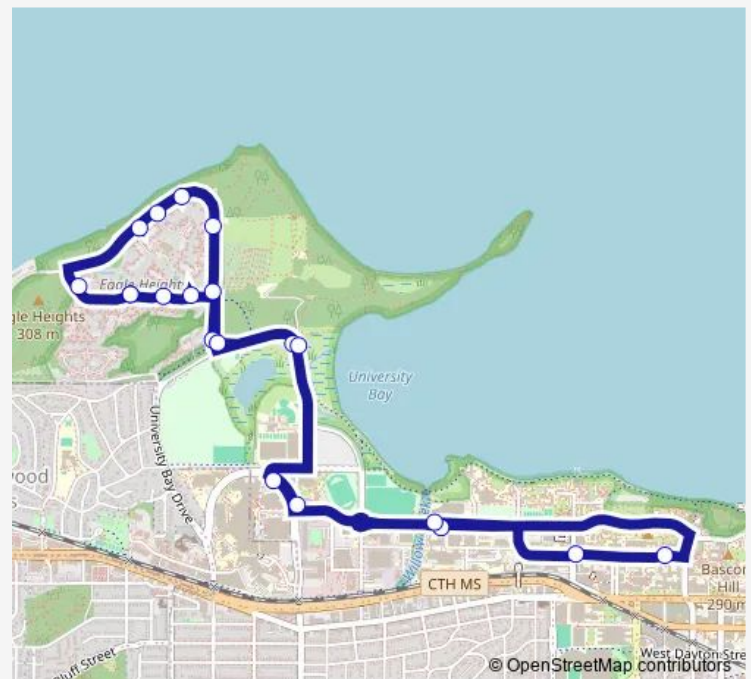

Lake Mendota at Lot Q

Lake Mendota at Lot R

Lake Mendota at Eagle Heights

Lake Mendota at University Bay

University Bay at Picnic Point

Highland at Marsh

Observatory at Colwood

Linden at N Charter

Linden at Babcock

Observatory at Colwood

Highland at Observatory

University Bay at Picnic Point

Lake Mendota at University Bay

Eagle Heights at Lot E

Eagle Heights at Lot F

Eagle Heights at Shelter

### Route schedule

Eagle Heights at Shelter — Eagle Heights at Shelter

Monday 08:59-18:41

Tuesday 08:59-18:41

Wednesday 08:59-18:41

Thursday 08:59-18:41

Friday 08:59-18:41

Saturday —

### Route info

Direction: Eagle Heights at Shelter

Stops: 20

Trip Duration: 0 hour 27 min

84 — Route 84

BusMaps

84 Bus time schedules and route maps are available in an offline PDF at [busmaps.com](https://busmaps.com). Use the [busmaps.com](https://busmaps.com) website to see live bus times, train schedule or subway schedule, and step-by-step directions for all public transit in Madison