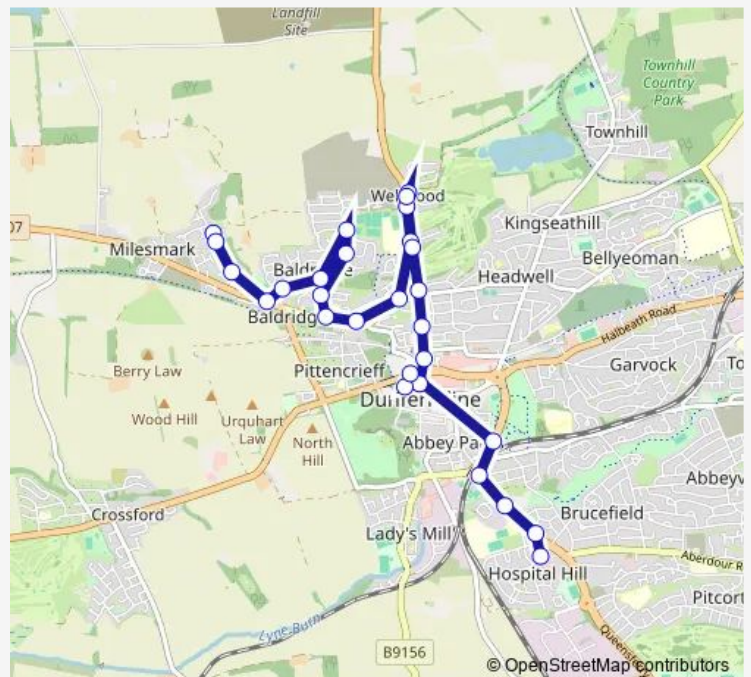

Route schedule

Hospital Hill Surgery — Braigh Gardens Turning Circle

Monday	08:55-17:38
Tuesday	08:55-17:38
Wednesday	08:55-17:38
Thursday	08:55-17:38
Friday	08:55-17:38
Saturday	08:55-17:38
Sunday	—

Route info

Direction: Hospital Hill Surgery

Stops: 33

Trip Duration: 0 hour 33 min

84 — Dunfermline Izatt Avenue - Parkneuk Braigh Gardens

Broomhead Flats

Trenchard Place

Mclean Primary School

Scott Street

Direction

Braigh Gardens Turning Circle — Hospital Hill Surgery

28 stops

[Open route schedule](#)

Braigh Gardens Turning Circle

Rosebank Gardens

Wallsend Court

William Street

Stops: 28

Trip Duration: 0 hour 25 min

St Leonard's Bus Depot

Tollgate

Hospital Hill Surgery

84 Bus time schedules and route maps are available in an offline PDF at busmaps.com. Use the busmaps.com website to see live bus times, train schedule or subway schedule, and step-by-step directions for all public transit in Dunfermline