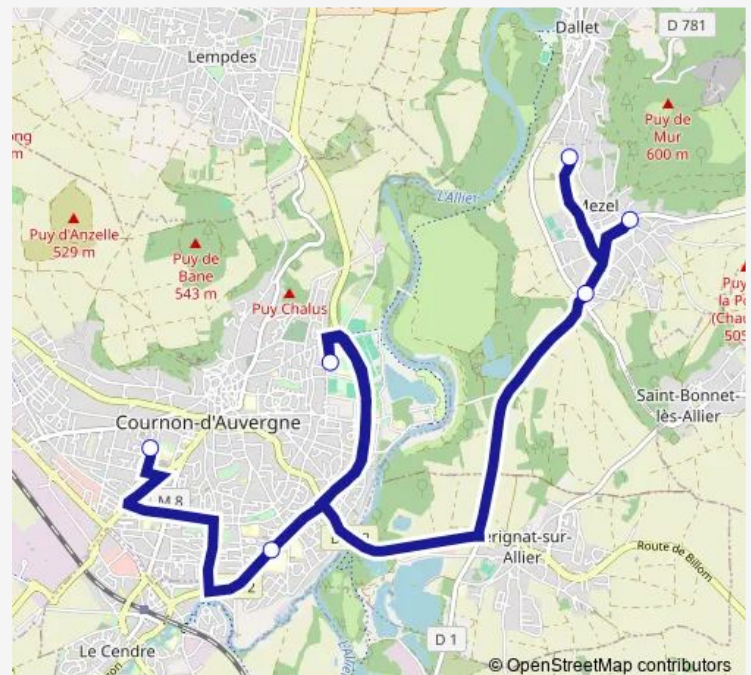

### Direction

Croix St Guillaume — Collège Marc Bloch

4 stops

[Open route schedule](#)

Croix St Guillaume

Font Grande

Cournon Lycée Descartes

Collège Marc Bloch

### Route info

Direction: Croix St Guillaume

Stops: 4

Trip Duration: 0 hour 34 min

## Direction

Croix St Guillaume — Collège Marc Bloch

5 stops

[Open route schedule](#)

Croix St Guillaume

Font Grande

Chemin du Cheix

Collège de La Ribeyre

## Route info

Direction: Croix St Guillaume

Stops: 5

Trip Duration: 0 hour 30 min