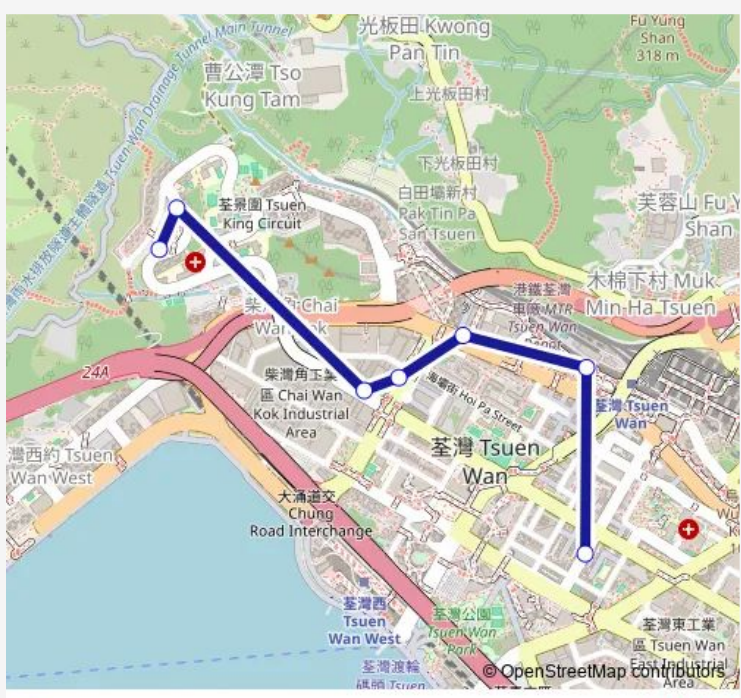

Bus 84 Allway Gardens - Tsuen WAN Chung ON Street

[Go to website](#)

**Direction**  
 ALLWAY GARDENS — TSUEN WAN CHUNG ON STREET  
 7 stops  
[Open route schedule](#)

- ALLWAY GARDENS
- TSUEN KING CIRCUIT OUTSIDE HOUSE NO. 178
- SHA TSUI ROAD OUTSIDE HOUSE NO. 55
- TAI CHUNG ROAD NEAR BUS STOP OUTSIDE HALE WEAL INDUSTRIAL BUILDING
- CASTLE PEAK ROAD-TSUEN WAN OUTSIDE CDW BUILDING
- SAI LAU KOK ROAD OPPOSITE TO NAN FUNG CENTRE|SAI LAU KOK ROAD OPPOSITE TO NAM FUNG CENTRE
- TSUEN WAN CHUNG ON STREET

Route schedule  
 ALLWAY GARDENS — TSUEN WAN CHUNG ON STREET

Monday	06:15-22:47
Tuesday	06:15-22:47
Wednesday	06:15-22:47
Thursday	06:15-22:47
Friday	06:15-22:47
Saturday	06:15-22:47
Sunday	06:15-22:47

Route info  
 Direction: ALLWAY GARDENS  
 Stops: 7  
 Trip Duration: 0 hour 10 min

84 — Allway Gardens - Tsuen WAN Chung ON Street **BusMaps**

**Direction**

TSUEN WAN CHUNG ON STREET — ALLWAY GARDENS

4 stops

## Route info

Direction: TSUEN WAN CHUNG ON STREET

Stops: 4

Trip Duration: 0 hour 10 min

84 Bus time schedules and route maps are available in an offline PDF at [busmaps.com](https://busmaps.com). Use the [busmaps.com](https://busmaps.com) website to see live bus times, train schedule or subway schedule, and step-by-step directions for all public transit in Tsuen Wan