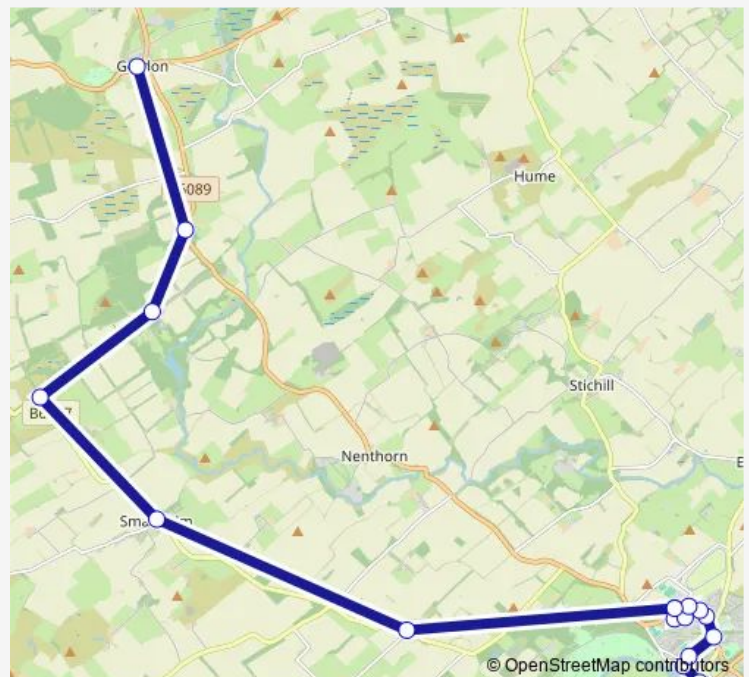

### Route schedule

Woodmarket Bus Shelter — Ford Court

Monday 08:55-11:50

Tuesday 08:55-11:50

Wednesday 08:55-11:50

Thursday 08:55-11:50

Friday 08:55-11:50

Saturday 08:55-11:50

### Route info

Direction: Woodmarket Bus Shelter

Stops: 17

Trip Duration: 0 hour 28 min

84

BusMaps

## Direction

Ford Court — Woodmarket Bus Shelter

17 stops

[Open route schedule](#)

Ford Court

Coltcrooks Rd End

Mellerstain Rd End

Girrick Rd End

## Route schedule

Ford Court — Woodmarket Bus Shelter

Monday 09:31-12:26

Tuesday 09:31-12:26

Wednesday 09:31-12:26

Thursday 09:31-12:26

Friday 09:31-12:26

Saturday 09:31-12:26