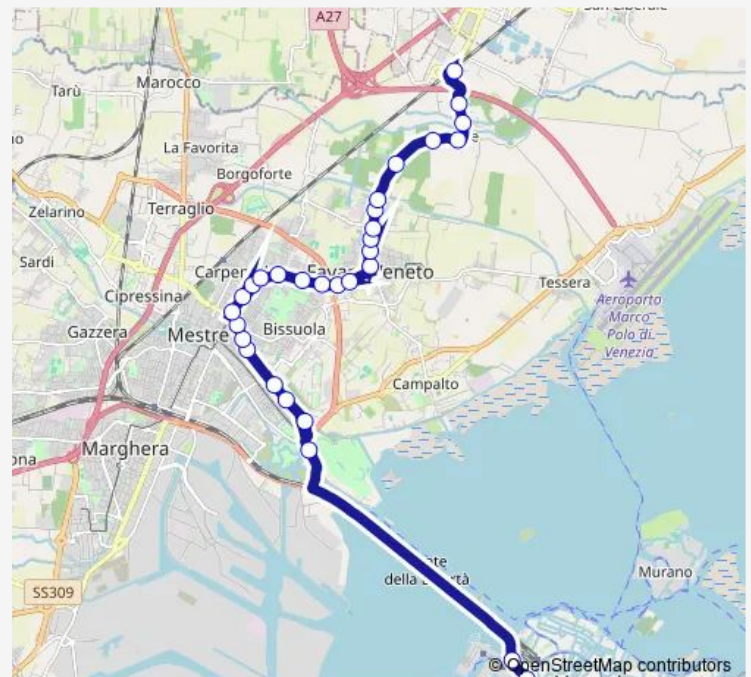

Altinia Favaro Municipio

Altinia San Pietro

Altinia Indri

Route schedule

Venezia — Dese Fs

Monday 07:25-18:25

Tuesday 07:25-18:25

Wednesday 07:25-18:25

Thursday 07:25-18:25

Friday 07:25-18:25

Saturday 07:25-18:25

Sunday —

Route info

Direction: Venezia

Stops: 30

Trip Duration: 0 hour 25 min