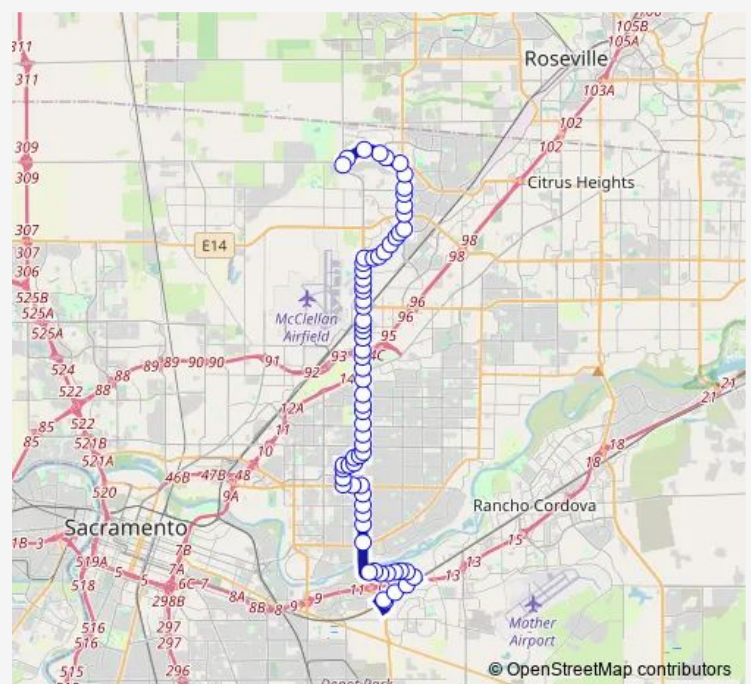

DON Julio Blvd & SAN Martin ST (Wb)

Watt AVE & DON Julio Blvd (Sb)

Watt AVE & Freedom Park DR (Sb)

Watt AVE & Karl DR (Sb)

Watt AVE & N Haven DR (Sb)

Route schedule

Elverta RD & Watt AVE (Eb) — Watt/Manlove LRS & BAY 3 (Sb)

Monday 05:38-21:06

Tuesday 05:38-21:06

Wednesday 05:38-21:06

Thursday 05:38-21:06

Friday 05:38-21:06

Saturday 07:37-20:37

Sunday 07:37-19:37

Route info

Direction: Elverta RD & Watt AVE (Eb)

Stops: 65

Trip Duration: 1 hour 7 min

84 — Watt

Watt AVE & A ST (Sb)

Watt AVE & Wings WAY (Sb)

Watt AVE & Poplar Blvd (Sb)

Watt AVE & Roseville RD (Sb)

Watt AVE & Myrtle AVE (Sb)

Watt AVE & Winona WAY (Sb)

Watt AVE & Orange Grove AVE (Sb)

Watt AVE & I-80 LRT (Sb)

Watt AVE & Longview DR (Sb)

Watt AVE & Auburn Blvd (Sb)

Watt AVE & Edison AVE (Sb)

Watt AVE & Whitney AVE (Sb)