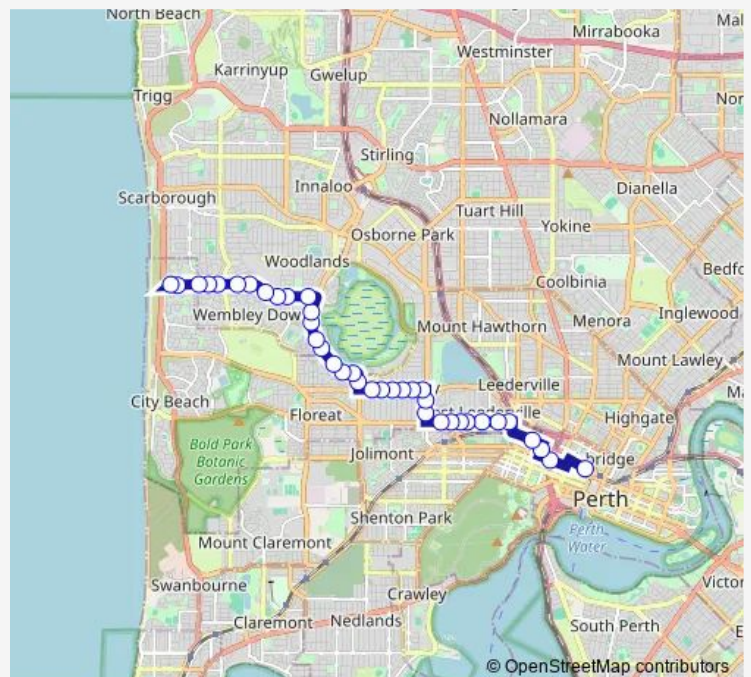

Direction

Railway Pde West Leederville Stn — Hale Rd Hale Rd Terminus

32 stops

[Open route schedule](#)

- Railway Pde West Leederville Stn
- Cambridge St After St Leonards Av
- Cambridge St Before Mccourt St
- Cambridge St - St John Of God Hospital
- Cambridge St Before Station St
- Harborne St After Cambridge St
- Harborne St After Ruislip St
- Grantham St Before Daglish St
- Grantham St Before Essex St
- Grantham St Before Holland St
- Grantham St Before Jersey St
- Grantham St Before Simper St
- Grantham St Before Reserve St
- Selby St Before Herdsman Pde
- Flynn St After Selby St
- Flynn St After Waterway Ct
- Pearson St After Dunblane Rd
- Pearson St Churchlands Primary School
- Pearson St After Mountainbell Rd
- Pearson St After Dolomite Ct
- Pearson St Before Hale Rd

Route schedule

Railway Pde West Leederville Stn — Hale Rd Hale Rd Terminus

Monday	15:05
Tuesday	15:05
Wednesday	15:05
Thursday	15:05
Friday	15:05
Saturday	—
Sunday	—

Route info

Direction: Railway Pde West Leederville Stn

Stops: 32

Trip Duration: 0 hour 34 min

Hale Rd After Churchlands Av

Hale Rd After Lucca St

Hale Rd After Valencia Av

Hale Rd After Brine Pl

Hale Rd Before Glenelg Av

Hale Rd Before Stockdale Cr

Wednesday 05:00-22:28

Thursday 05:00-22:28

Friday 05:00-22:28

Saturday 06:46-21:30

Sunday 07:20-20:36

Route info

Direction: Hale Rd Hale Rd Terminus

Stops: 38