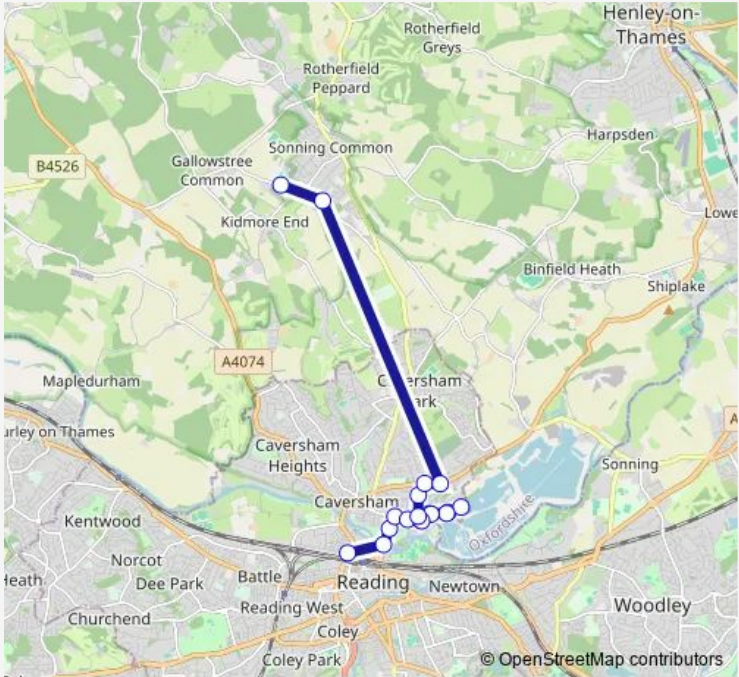

Bus 84 Central Reading - Chiltern Edge School via Reading Bridge, Prospect Street, Emmer Green, Sonning Common

[Go to website](#)

Direction
 Caversham Road Fire Station — Chiltern Edge School
 18 stops
[Open route schedule](#)

- Caversham Road Fire Station
- Hills Meadow
- Caversham Laundry
- Washington Road
- St Johns Road
- Forge Close
- Amersham Road
- Ian Mikardo Way
- Nire Road
- Ian Mikardo Way
- Amersham Road
- Forge Close
- Montague Street
- Star Inn
- Chiltern Road
- Travellers Rest
- Westleigh Drive
- Chiltern Edge School

Route schedule
 Caversham Road Fire Station — Chiltern Edge School

Monday	07:46
Tuesday	07:46
Wednesday	07:46
Thursday	07:46
Friday	07:46
Saturday	—
Sunday	—

Route info
 Direction: Caversham Road Fire Station
 Stops: 18
 Trip Duration: 0 hour 45 min

84 — Central Reading - Chiltern Edge School via Reading Bridge, Prospect Street, Emmer Green, ... BusMaps

Direction

Chiltern Edge School — Caversham Road Fire Station

17 stops

[Open route schedule](#)

Chiltern Edge School