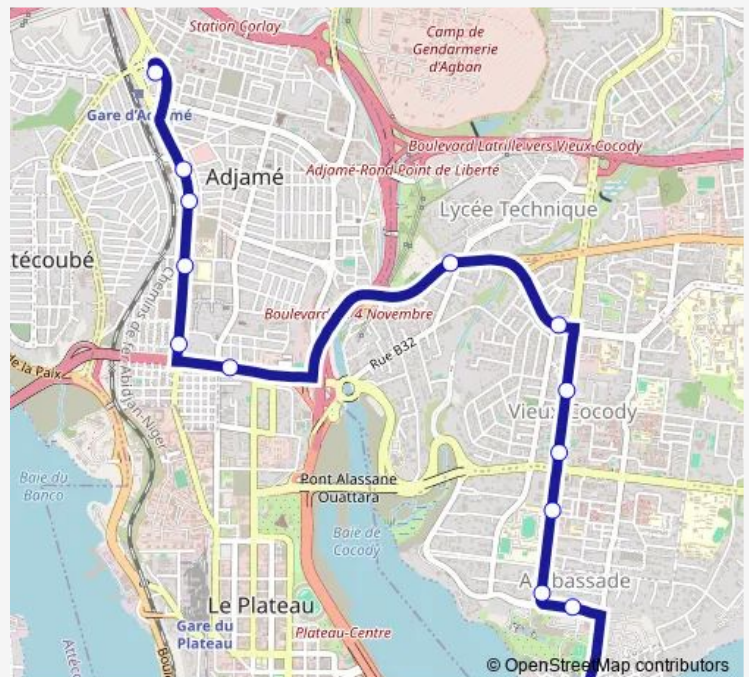

Ambassade Allemagne

Hôtel de ville Cocody

Terminus 704 St-Jean

Rti

Sodemi

Pont Lycée Technique

Pharmacie Reboul

Mairie Adjamé

Wednesday 06:00

Thursday 06:00

Friday 06:00

Saturday 06:00

Sunday 06:00

Route info

Direction: Terminus Blockausso

Stops: 14

Trip Duration: 0 hour 45 min

■ 84 — Cocody Blockausso ↔ Gare Nord

Direction

Gare Nord — Terminus Blockausso

16 stops

[Open route schedule](#)

Gare Nord

Mosquée Adjamé

Monday 06:00

Tuesday 06:00

Wednesday 06:00

Thursday 06:00

Friday 06:00

Saturday 06:00

Sunday 06:00

Route info