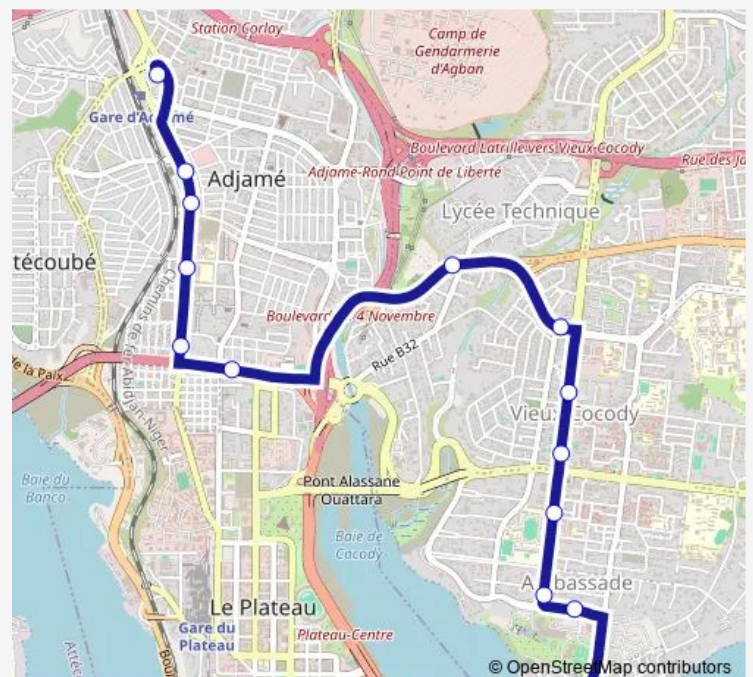

Ambassade Allemagne

Hôtel de ville Cocody

Cité Rouge Cocody

Rti

Sodemi

Pont Lycée Technique

Pharmacie Reboul

Mairie Adjamé

Wednesday 06:00

Thursday 06:00

Friday 06:00

Saturday 06:00

Sunday 06:00

Route info

Direction: Terminus Blockausso

Stops: 14

Trip Duration: 0 hour 45 min

■ 84 — Cocody Blockausso ↔ Gare Nord

Direction

Gare Nord — Terminus Blockausso

16 stops

[Open route schedule](#)

Gare Nord

Mosquée Adjamé