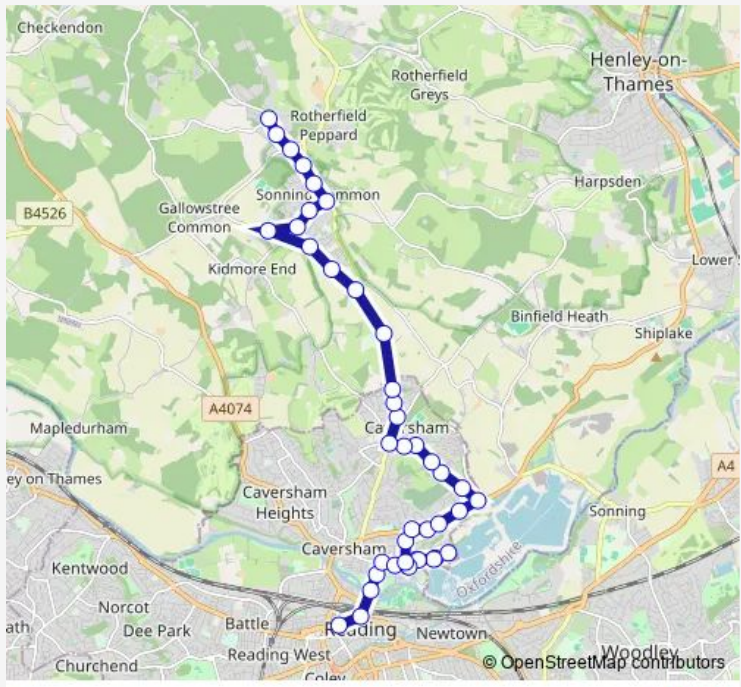

Bus 84 Central Reading - Chiltern Edge School via Reading Bridge, Prospect Street, Emmer Green, Sonning Common

[Go to website](#)

Direction
 Caversham Road Fire Station — Chiltern Edge School
 18 stops
[Open route schedule](#)

- Caversham Road Fire Station
- Hills Meadow
- Caversham Laundry
- Washington Road
- St Johns Road
- Forge Close
- Amersham Road
- Ian Mikardo Way
- Nire Road
- Ian Mikardo Way
- Amersham Road
- Forge Close
- Montague Street
- Star Inn
- Chiltern Road
- Travellers Rest
- Westleigh Drive
- Chiltern Edge School

Route schedule
 Caversham Road Fire Station — Chiltern Edge School

Monday	07:46
Tuesday	07:46
Wednesday	07:46
Thursday	07:46
Friday	07:46
Saturday	—
Sunday	—

Route info
 Direction: Caversham Road Fire Station
 Stops: 18
 Trip Duration: 0 hour 45 min

Thursday 07:55

Friday 07:55

Saturday —

Sunday —

Route info

Direction: Friar Street

Stops: 42

Trip Duration: 0 hour 45 min