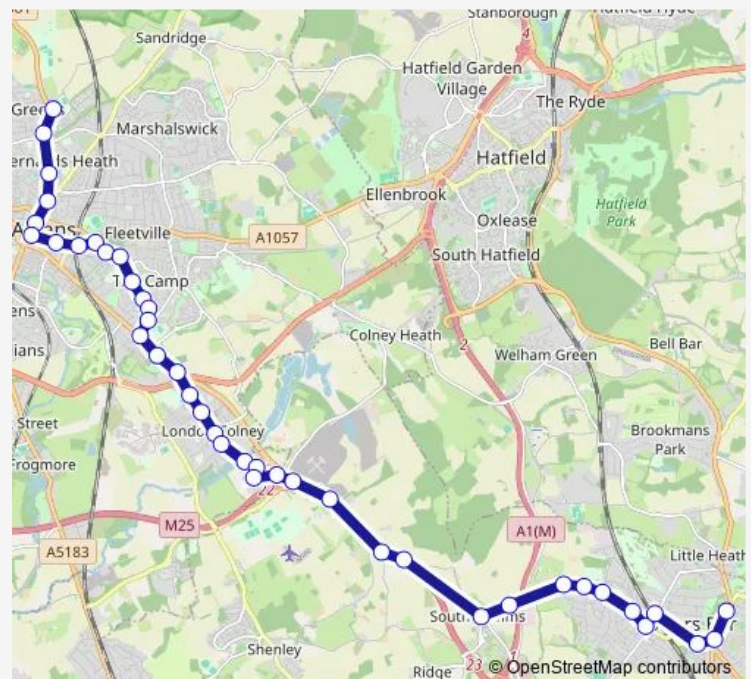

Thursday 05:31-22:15

Friday 05:31-22:15

Saturday 06:31-22:15

Sunday 07:31-22:15

Route info

Direction: Bus Garage

Stops: 39

Trip Duration: 0 hour 53 min

84 — St Albans - Potters Bar

Willowside

War Memorial

Haseldine Road

Kings Road

Leisure Centre

North Orbital Road

Birklands Park