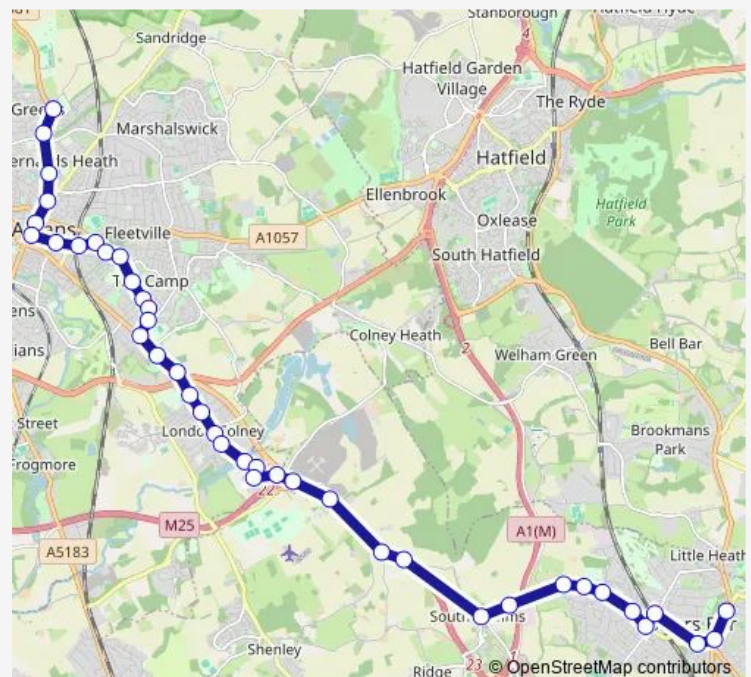

### Route info

Direction: Bus Garage

Stops: 39

Trip Duration: 1 hour 3 min

84 — St Albans - Potters Bar

Willowside

War Memorial

Haseldine Road