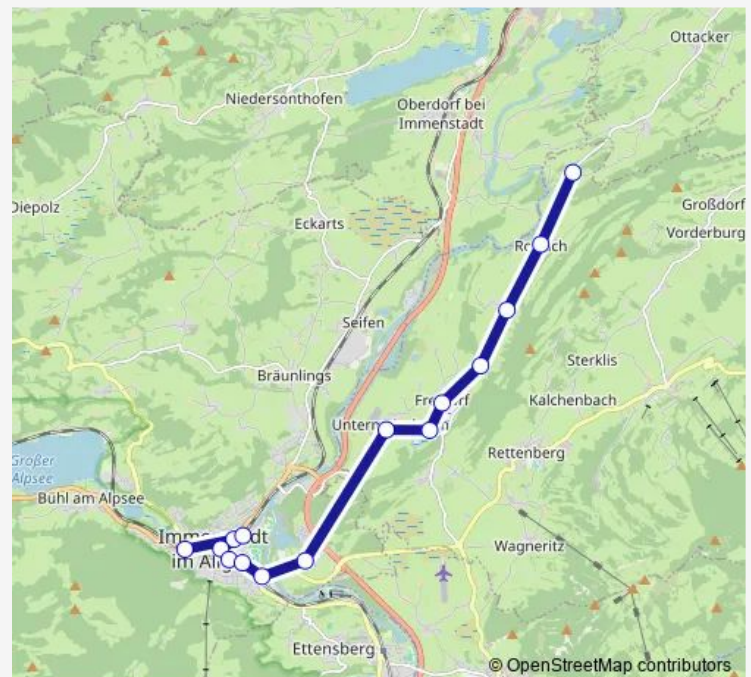

### Route schedule

Immenstadt, Königsegg Schule — Wolfis

Monday 13:15

Tuesday 13:15

Wednesday 13:15

Thursday 13:15

Friday 13:15

Saturday —

### Route info

Direction: Immenstadt, Königsegg Schule

Stops: 16

Trip Duration: 0 hour 27 min

**Direction**

Wolfis — Rettenberg, Schule

6 stops

[Open route schedule](#)