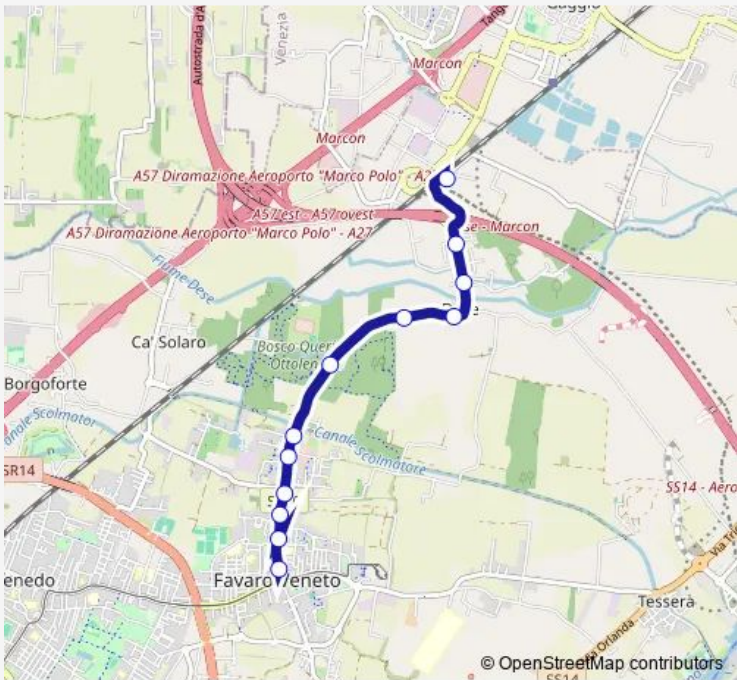

**Bus 84 Altinia Favaro Municipio - Dese Fs**

[Go to website](#)

**Direction**  
 Altinia Favaro Municipio — Dese Fs  
 12 stops  
[Open route schedule](#)

- Altinia Favaro Municipio
- Altinia San Pietro
- Altinia Indri
- Altinia Ca' Solaro
- Altinia Ca' Rezzonico
- Altinia Ca' Badoera
- Altinia Forte Cosenz
- Altinia 181
- Dese Litomarino
- Dese centro
- Dese Cicogne
- Dese Fs

Route schedule  
 Altinia Favaro Municipio — Dese Fs

Monday	06:22-06:52
Tuesday	06:22-06:52
Wednesday	06:22-06:52
Thursday	06:22-06:52
Friday	06:22-06:52
Saturday	06:22-06:52
Sunday	—

Route info  
 Direction: Altinia Favaro Municipio  
 Stops: 12  
 Trip Duration: 0 hour 7 min

The schedule is provided in the local timezone. Times with "(+1)" indicate departures on the next day.

PDF file created on 2025-01-16

2024 BusMaps.com - All Rights Reserved